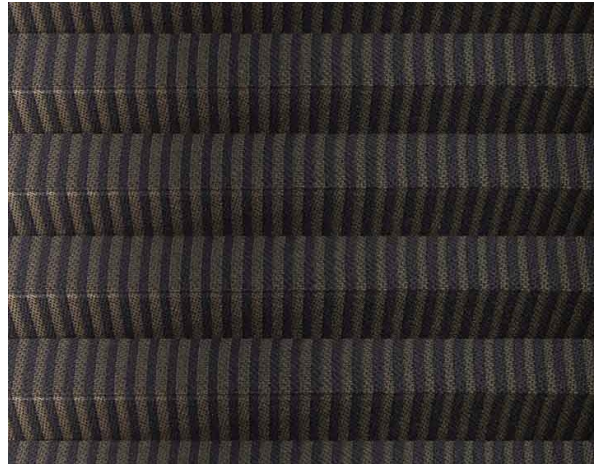

Spiga Plisse / Art. TP/3767/73

CARACTERISTICAS

Width cm	225
Thickness	0,37
Weight g/m2	112
Solar_Trasmission	24
Solar_Reflection	9
Solar_Absorption	67
Light_Transmission	2
Light_Absorption	6
GtotInt	0,45
UV_Reduction	99
Ref.	TP/3767/73
Composition	100% PL
HealthCertification	OEKO-TEX
Transparency	Low Transparent
Colour_fastness_to_light	5/7
Outdoor	No
Sealable	No
adjustable	Yes
jointed	Si
IMO	No
Tone	Brown

Plissè

Spiga Plisse / Art. TP/3767/71

CARACTERISTICAS

Width cm	225
Thickness	0,37
Weight g/m2	112
Solar_Trasmision	12
Solar_Reflection	47
Solar_Absorption	41
Light_Transmission	37
Light_Absorption	53
GtotInt	0,45
UV_Reduction	80
Ref.	TP/3767/71
Composition	100% PL
HealthCertification	OEKO-TEX
Transparency	Low Transparent
Colour_fastness_to_light	5/7
Outdoor	No
Sealable	No
adjustable	Yes
jointed	Si
IMO	No
Tone	White

Plissé

Spiga Plisse / Art. TP/3767/72

CARACTERISTICAS

Width cm	225
Thickness	0,37
Weight g/m2	112
Solar_Trasmision	18
Solar_Reflection	29
Solar_Absorption	53
Light_Transmission	35
Light_Absorption	49
GtotInt	0,45
UV_Reduction	82
Ref.	TP/3767/72
Composition	100% PL
HealthCertification	OEKO-TEX
Transparency	Low Transparent
Colour_fastness_to_light	5/7
Outdoor	No
Sealable	No
adjustable	Yes
jointed	Si
IMO	No
Tone	Beige