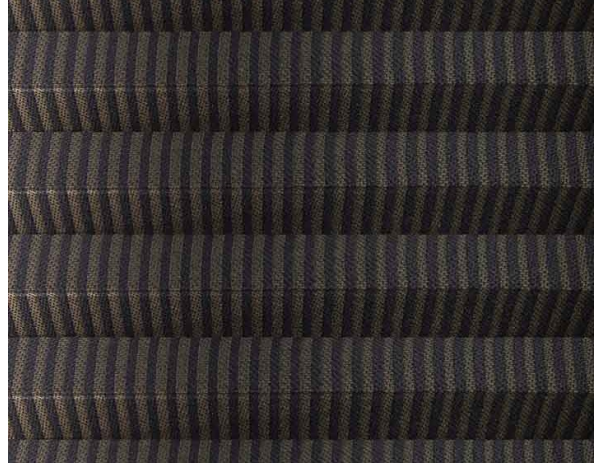

Spiga Plisse / Art. TP/3767/71

CARACTERISTICAS

Width cm	225
Thickness	0,37
Weight g/m2	112
Solar_Trasmission	12
Solar_Reflection	47
Solar_Absorption	41
Light_Transmission	37
Light_Absorption	53
GtotInt	0,45
UV_Reduction	80
Ref.	TP/3767/71
Composition	100% PL
HealthCertification	OEKO-TEX
Transparency	Low Transparent
Colour_fastness_to_light	5/7
Outdoor	No
Sealable	No
adjustable	Yes
jointed	Si
IMO	No
Tone	White

Plissè

Spiga Plisse / Art. TP/3767/72

CARACTERISTICAS

Width cm	225
Thickness	0,37
Weight g/m2	112
Solar_Trasmision	18
Solar_Reflection	29
Solar_Absorption	53
Light_Transmission	35
Light_Absorption	49
GtotInt	0,45
UV_Reduction	82
Ref.	TP/3767/72
Composition	100% PL
HealthCertification	OEKO-TEX
Transparency	Low Transparent
Colour_fastness_to_light	5/7
Outdoor	No
Sealable	No
adjustable	Yes
jointed	Si
IMO	No
Tone	Beige

Plissé

Spiga Plisse / Art. TP/3767/73

CARACTERISTICAS

Width cm	225
Thickness	0,37
Weight g/m2	112
Solar_Trasmision	24
Solar_Reflection	9
Solar_Absorption	67
Light_Transmission	2
Light_Absorption	6
GtotInt	0,45
UV_Reduction	99
Ref.	TP/3767/73
Composition	100% PL
HealthCertification	OEKO-TEX
Transparency	Low Transparent
Colour_fastness_to_light	5/7
Outdoor	No
Sealable	No
adjustable	Yes
jointed	Si
IMO	No
Tone	Brown