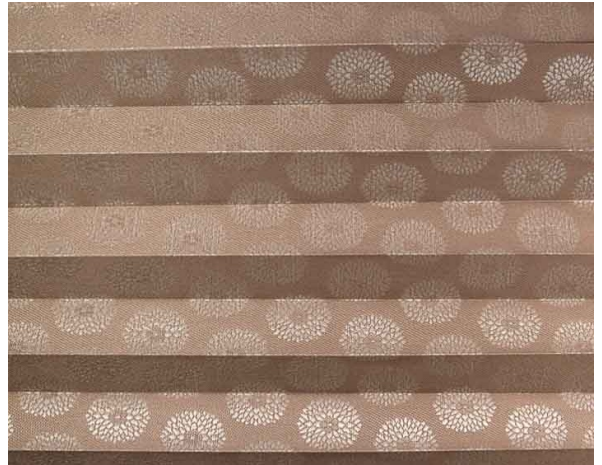

Soffio Plisse / Art. TP/3767/103

CARACTERISTICAS

Width cm	240
Thickness	0,45
Weight g/m2	120
Solar_Trasmission	23
Solar_Reflection	12
Solar_Absorption	65
Light_Transmission	19
Light_Absorption	18
GtotInt	0,45
Ref.	TP/3767/103
Composition	100% PL
HealthCertification	OEKO-TEX
Transparency	Low Transparent
Colour_fastness_to_light	6/7
Outdoor	No
Sealable	No
adjustable	Yes
jointed	Si
IMO	No
Tone	Beige

Plissé

Soffio Plisse / Art. TP/3767/102

CARACTERISTICAS

Width cm	240
Thickness	0,45
Weight g/m2	120
Solar_Trasmision	13
Solar_Reflection	26
Solar_Absorption	61
Light_Transmission	8
Light_Absorption	33
GtotInt	0,45
Ref.	TP/3767/102
Composition	100% PL
HealthCertification	OEKO-TEX
Transparency	Low Transparent
Colour_fastness_to_light	6/7
Outdoor	No
Sealable	No
adjustable	Yes
jointed	Si
IMO	No
Tone	Brown

Plissè

Soffio Plisse / Art. TP/3767/101

CARACTERISTICAS

Width cm	240
Thickness	0,45
Weight g/m2	120
Solar_Trasmision	18
Solar_Reflection	56
Solar_Absorption	26
Light_Transmission	20
Light_Absorption	55
GtotInt	0,45
Ref.	TP/3767/101
Composition	100% PL
HealthCertification	OEKO-TEX
Transparency	Low Transparent
Colour_fastness_to_light	6/7
Outdoor	No
Sealable	No
adjustable	Yes
jointed	Si
IMO	No
Tone	White

Plissé