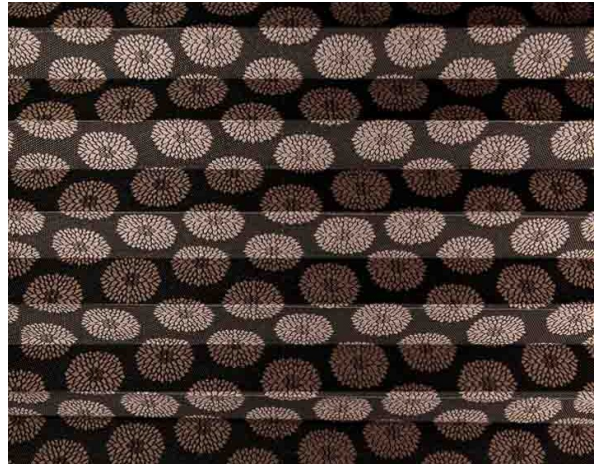

Soffio Plisse / Art. TP/3767/103

CARACTERISTICAS

Width cm	240
Thickness	0,45
Weight g/m2	120
Solar_Trasmission	23
Solar_Reflection	12
Solar_Absorption	65
Light_Transmission	19
Light_Absorption	18
GtotInt	0,45
Ref.	TP/3767/103
Composition	100% PL
HealthCertification	OEKO-TEX
Transparency	Low Transparent
Colour_fastness_to_light	6/7
Outdoor	No
Sealable	No
adjustable	Yes
jointed	Si
IMO	No
Tone	Beige

Plissé

Soffio Plisse / Art. TP/3767/102

CARACTERISTICAS

Width cm	240
Thickness	0,45
Weight g/m2	120
Solar_Trasmision	13
Solar_Reflection	26
Solar_Absorption	61
Light_Transmission	8
Light_Absorption	33
GtotInt	0,45
Ref.	TP/3767/102
Composition	100% PL
HealthCertification	OEKO-TEX
Transparency	Low Transparent
Colour_fastness_to_light	6/7
Outdoor	No
Sealable	No
adjustable	Yes
jointed	Si
IMO	No
Tone	Brown

Plissè

Soffio Plisse / Art. TP/3767/101

CARACTERISTICAS

Width cm	240
Thickness	0,45
Weight g/m2	120
Solar_Trasmision	18
Solar_Reflection	56
Solar_Absorption	26
Light_Transmission	20
Light_Absorption	55
GtotInt	0,45
Ref.	TP/3767/101
Composition	100% PL
HealthCertification	OEKO-TEX
Transparency	Low Transparent
Colour_fastness_to_light	6/7
Outdoor	No
Sealable	No
adjustable	Yes
jointed	Si
IMO	No
Tone	White