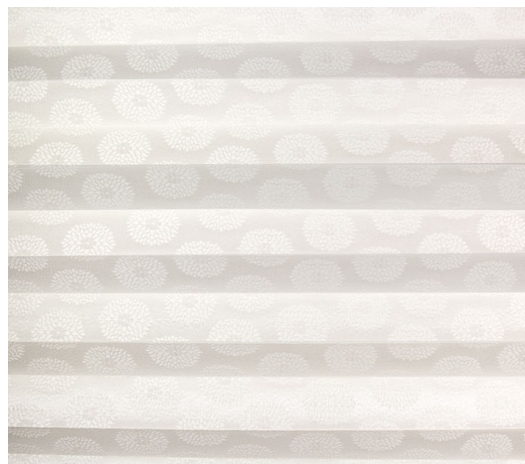

Soffio Plisse / Art.

TP/3767/101

CARACTERISTICAS

Width cm	240
Thickness	0,45
Weight g/m2	120
Solar_Trasmission	18
Solar_Reflection	56
Solar_Absorption	26
Light_Transmission	20
Light_Absorption	55
GtotInt	0,45
Ref.	TP/3767/101
Composition	100% PL
HealthCertification	OEKO-TEX
Transparency	Low Transparent
Colour_fastness_to_light	6/7
Outdoor	No
Sealable	No
adjustable	Yes
jointed	Si
IMO	No
Tone	White

Plissé

Soffio Plisse / Art.

TP/3767/103

CARACTERISTICAS

Width cm	240
Thickness	0,45
Weight g/m2	120
Solar_Trasmission	23
Solar_Reflection	12
Solar_Absorption	65
Light_Transmission	19
Light_Absorption	18
GtotInt	0,45
Ref.	TP/3767/103
Composition	100% PL
HealthCertification	OEKO-TEX
Transparency	Low Transparent
Colour_fastness_to_light	6/7
Outdoor	No
Sealable	No
adjustable	Yes
jointed	Si
IMO	No
Tone	Beige

Plissé

Soffio Plisse / Art.

TP/3767/102

CARACTERISTICAS

Width cm	240
Thickness	0,45
Weight g/m2	120
Solar_Trasmission	13
Solar_Reflection	26
Solar_Absorption	61
Light_Transmission	8
Light_Absorption	33
GtotInt	0,45
Ref.	TP/3767/102
Composition	100% PL
HealthCertification	OEKO-TEX
Transparency	Low Transparent
Colour_fastness_to_light	6/7
Outdoor	No
Sealable	No
adjustable	Yes
jointed	Si
IMO	No
Tone	Brown

Plissé