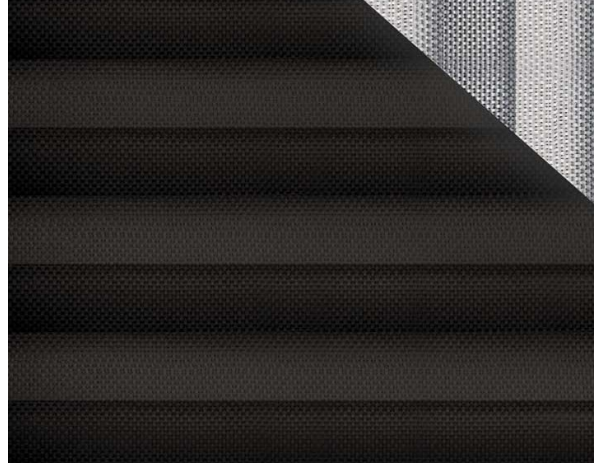

Galaxy 2 F.R. Plisse 20 mm / Art. TP/3725/26

CARACTERISTICAS

Width cm	230
Thickness	0,36
Weight g/m2	170
Solar_Trasmision	6
Solar_Reflection	49
Solar_Absorption	45
Light_Transmission	4
Light_Absorption	44
GtotInt	0,44
UV_Reduction	96
Ref.	TP/3725/26
Composition	100% PL Trevira CS
F.R. Classification	Classe 1 (I), M1 (F), B1 (D)
HealthCertification	OEKO-TEX
Transparency	Low Transparent
Colour_fastness_ to_light	5/6
Outdoor	No
Sealable	No
adjustable	Yes
jointed	Si
IMO	No
Tone	Grey/Black