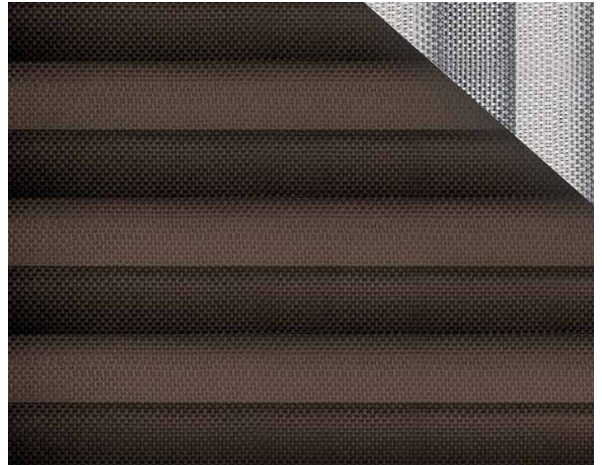

Plissé

Galaxy 2 F.R. Plisse 20 mm / Art. TP/3725/25

CARACTERISTICAS

Width cm	230
Thickness	0,36
Weight g/m2	170
Solar_Trasmision	6
Solar_Reflection	50
Solar_Absorption	44
Light_Transmission	4
Light_Absorption	46
GtotInt	0,43
UV_Reduction	96
Ref.	TP/3725/25
Composition	100% PL Trevira CS
F.R. Classification	Classe 1 (I), M1 (F), B1 (D)
HealthCertification	OEKO-TEX
Transparency	Low Transparent
Colour_fastness_ to_light	5/6
Outdoor	No
Sealable	No
adjustable	Yes
jointed	Si
IMO	No
Tone	Brown