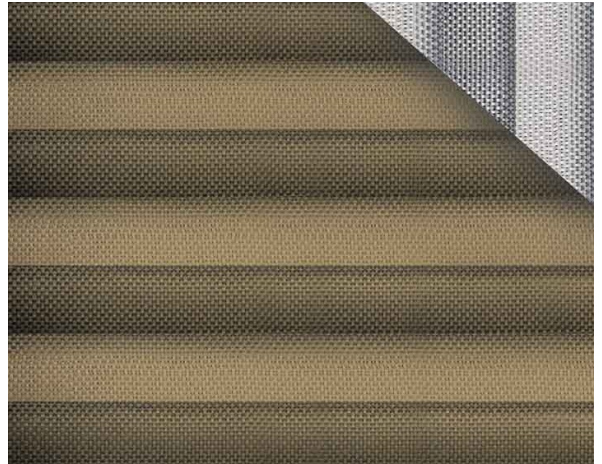

Galaxy 2 F.R. Plisse 20 mm / Art. TP/3725/24

CARACTERISTICAS

Width cm	230
Thickness	0,36
Weight g/m2	170
Solar_Trasmission	8
Solar_Reflection	50
Solar_Absorption	42
Light_Transmission	6
Light_Absorption	48
GtotInt	0,43
UV_Reduction	94
Ref.	TP/3725/24
Composition	100% PL Trevira CS
F.R. Classification	Classe 1 (I), M1 (F), B1 (D)
HealthCertification	OEKO-TEX
Transparency	Low Transparent
Colour_fastness_ to_light	5/6
Outdoor	No
Sealable	No
adjustable	Yes
jointed	Si
IMO	No
Tone	Beige

Plissè

Galaxy 2 F.R. Plisse 20 mm / Art. TP/3725/21

CARACTERISTICAS

Width cm	230
Thickness	0,36
Weight g/m2	170
Solar_Trasmision	11
Solar_Reflection	50
Solar_Absorption	39
Light_Transmission	11
Light_Absorption	49
GtotInt	0,44
UV_Reduction	89
Ref.	TP/3725/21
Composition	100% PL Trevira CS
F.R. Classification	Classe 1 (I), M1 (F), B1 (D)
HealthCertification	OEKO-TEX
Transparency	Low Transparent
Colour_fastness_ to_light	5/6
Outdoor	No
Sealable	No
adjustable	Yes
jointed	Si
IMO	No
Tone	Grey/Black

Plissé

Galaxy 2 F.R. Plisse 20 mm / Art. TP/3725/22

CARACTERISTICAS

Width cm	230
Thickness	0,36
Weight g/m2	170
Solar_Trasmision	9
Solar_Reflection	49
Solar_Absorption	42
Light_Transmission	7
Light_Absorption	47
GtotInt	0,44
UV_Reduction	93
Ref.	TP/3725/22
Composition	100% PL Trevira CS
F.R. Classification	Classe 1 (I), M1 (F), B1 (D)
HealthCertification	OEKO-TEX
Transparency	Low Transparent
Colour_fastness_ to_light	5/6
Outdoor	No
Sealable	No
adjustable	Yes
jointed	Si
IMO	No
Tone	Grey/Black

Plissé

Galaxy 2 F.R. Plisse 20 mm / Art. TP/3725/25

CARACTERISTICAS

Width cm	230
Thickness	0,36
Weight g/m2	170
Solar_Trasmision	6
Solar_Reflection	50
Solar_Absorption	44
Light_Transmission	4
Light_Absorption	46
GtotInt	0,43
UV_Reduction	96
Ref.	TP/3725/25
Composition	100% PL Trevira CS
F.R. Classification	Classe 1 (I), M1 (F), B1 (D)
HealthCertification	OEKO-TEX
Transparency	Low Transparent
Colour_fastness_ to_light	5/6
Outdoor	No
Sealable	No
adjustable	Yes
jointed	Si
IMO	No
Tone	Brown