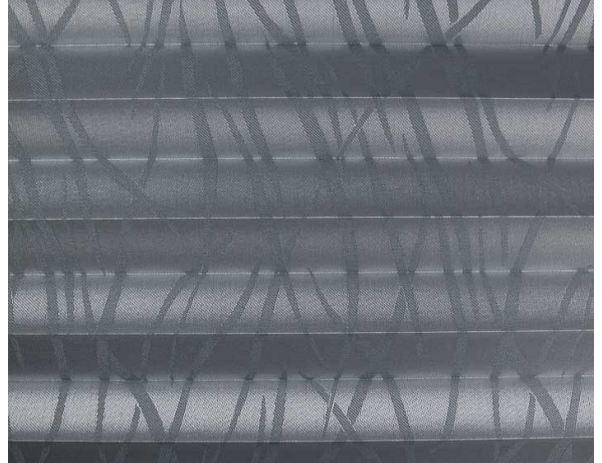

Bamboo Plisse / Art.

TP/3767/91

CARACTERISTICAS

Width cm	225
Thickness	0,21
Weight g/m2	88
Solar_Trasmission	37
Solar_Reflection	53
Solar_Absorption	10
Light_Transmission	34
Light_Absorption	51
GtotInt	0,45
UV_Reduction	81
Ref.	TP/3767/91
Composition	100% PL
HealthCertification	OEKO-TEX
Transparency	Dimout
Colour_fastness_to_light	5/7
Outdoor	No
Sealable	No
adjustable	Yes
jointed	Si
IMO	No
Tone	White

Plissè

Bamboo Plisse / Art.

TP/3767/92

CARACTERISTICAS

Width cm	225
Thickness	0,21
Weight g/m2	88
Solar_Trasmission	34
Solar_Reflection	50
Solar_Absorption	16
Light_Transmission	42
Light_Absorption	50
GtotInt	0,45
UV_Reduction	79
Ref.	TP/3767/92
Composition	100% PL
HealthCertification	OEKO-TEX
Transparency	Dimout
Colour_fastness_to_light	5/7
Outdoor	No
Sealable	No
adjustable	Yes
jointed	Si
IMO	No
Tone	Beige

Plissè

Bamboo Plisse / Art.

TP/3767/94

CARACTERISTICAS

Width cm	225
Thickness	0,21
Weight g/m2	88
Solar_Trasmision	30
Solar_Reflection	45
Solar_Absorption	25
Light_Transmission	16
Light_Absorption	37
GtotInt	0,45
UV_Reduction	87
Ref.	TP/3767/94
Composition	100% PL
HealthCertification	OEKO-TEX
Transparency	Dimout
Colour_fastness_to_light	5/7
Outdoor	No
Sealable	No
adjustable	Yes
jointed	Si
IMO	No
Tone	Grey/Black