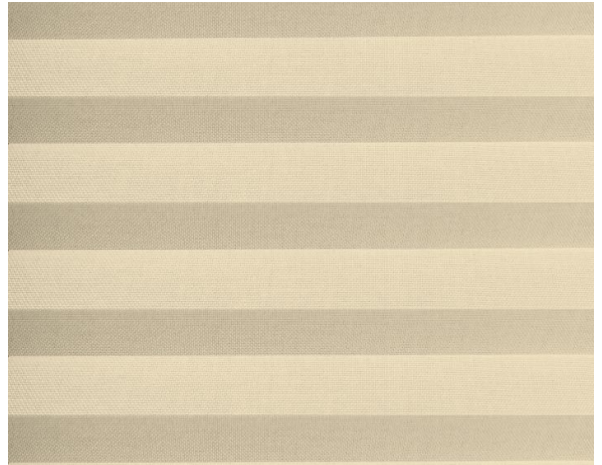

Plissé

Terra F.R. Plisse / Ref.

TP/3775/02

CHARACTERISTICS

Width cm	225
Thickness	0,35
Weight g/m2	135
Solar_Trasmission	51
Solar_Reflection	42
Solar_Absorption	7
Light_Transmission	52
Light_Absorption	45
GtotInt	0,45
UV_Reduction	55
Ref.	TP/3775/02
Composition	100% PL Trevira CS
F.R. Classification	M1(F),B1(D)
HealthCertification	OEKO-TEX
Transparency	Low Transparent
Colour_fastness_to_light	5
Outdoor	No
Sealable	No
adjustable	Yes
jointed	Si
IMO	No
Tone	Natural