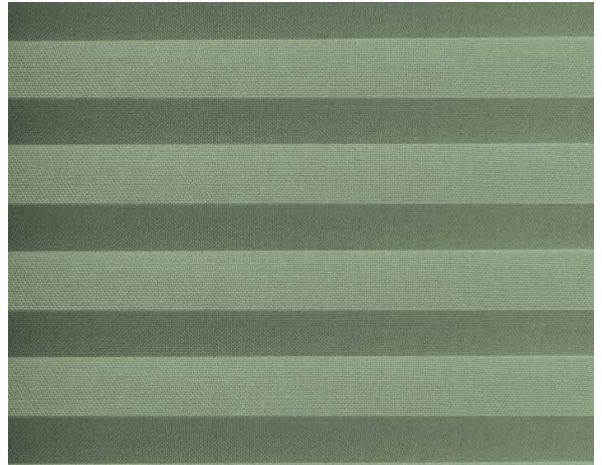

Plissé

Terra F.R. Plisse / Ref.

TP/3775/07

CHARACTERISTICS

Width cm	225
Thickness	0,35
Weight g/m2	135
Solar_Trasmission	41
Solar_Reflection	34
Solar_Absorption	25
Light_Transmission	41
Light_Absorption	37
GtotInt	0,45
UV_Reduction	65
Ref.	TP/3775/07
Composition	100% PL Trevira CS
F.R. Classification	M1(F),B1(D)
HealthCertification	OEKO-TEX
Transparency	Low Transparent
Colour_fastness_to_light	5
Outdoor	No
Sealable	No
adjustable	Yes
jointed	Si
IMO	No
Tone	Green