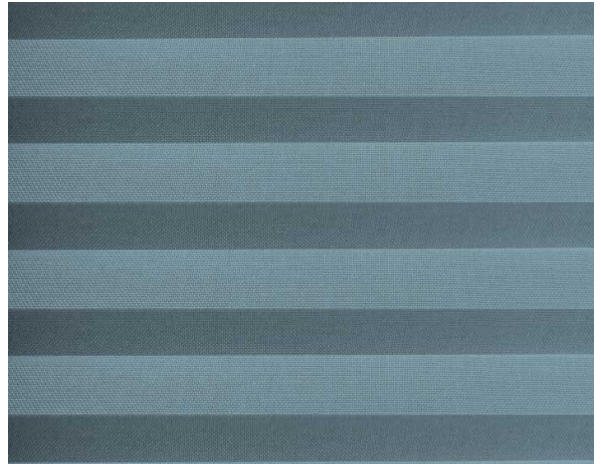

Terra F.R. Plisse / Ref.

TP/3775/06

CHARACTERISTICS

Width cm	225
Thickness	0,35
Weight g/m2	135
Solar_Trasmission	41
Solar_Reflection	34
Solar_Absorption	25
Light_Transmission	37
Light_Absorption	31
GtotInt	0,45
UV_Reduction	62
Ref.	TP/3775/06
Composition	100% PL Trevira CS
F.R. Classification	M1(F),B1(D)
HealthCertification	OEKO-TEX
Transparency	Low Transparent
Colour_fastness_to_light	5
Outdoor	No
Sealable	No
adjustable	Yes
jointed	Si
IMO	No
Tone	Blue

Plissè

Terra F.R. Plisse / Ref.

TP/3775/04

CHARACTERISTICS

Width cm	225
Thickness	0,35
Weight g/m2	135
Solar_Trasmission	39
Solar_Reflection	35
Solar_Absorption	26
Light_Transmission	29
Light_Absorption	23
GtotInt	0,45
UV_Reduction	73
Ref.	TP/3775/04
Composition	100% PL Trevira CS
F.R. Classification	M1(F),B1(D)
HealthCertification	OEKO-TEX
Transparency	Low Transparent
Colour_fastness_to_light	5
Outdoor	No
Sealable	No
adjustable	Yes
jointed	Si
IMO	No
Tone	Brown