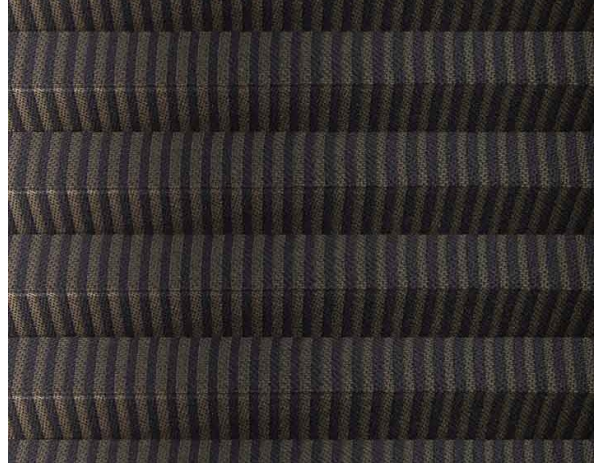

Spiga Plisse / Ref. TP/3767/71

CHARACTERISTICS

Width cm	225
Thickness	0,37
Weight g/m2	112
Solar_Trasmision	12
Solar_Reflection	47
Solar_Absorption	41
Light_Transmission	37
Light_Absorption	53
GtotInt	0,45
UV_Reduction	80
Ref.	TP/3767/71
Composition	100% PL
HealthCertification	OEKO-TEX
Transparency	Low Transparent
Colour_fastness_to_light	5/7
Outdoor	No
Sealable	No
adjustable	Yes
jointed	Si
IMO	No
Tone	White

Plissè

Spiga Plisse / Ref. TP/3767/72

CHARACTERISTICS

Width cm	225
Thickness	0,37
Weight g/m2	112
Solar_Trasmision	18
Solar_Reflection	29
Solar_Absorption	53
Light_Transmission	35
Light_Absorption	49
GtotInt	0,45
UV_Reduction	82
Ref.	TP/3767/72
Composition	100% PL
HealthCertification	OEKO-TEX
Transparency	Low Transparent
Colour_fastness_to_light	5/7
Outdoor	No
Sealable	No
adjustable	Yes
jointed	Si
IMO	No
Tone	Beige

Plissé

Spiga Plisse / Ref. TP/3767/73

CHARACTERISTICS

Width cm	225
Thickness	0,37
Weight g/m2	112
Solar_Trasmision	24
Solar_Reflection	9
Solar_Absorption	67
Light_Transmission	2
Light_Absorption	6
GtotInt	0,45
UV_Reduction	99
Ref.	TP/3767/73
Composition	100% PL
HealthCertification	OEKO-TEX
Transparency	Low Transparent
Colour_fastness_to_light	5/7
Outdoor	No
Sealable	No
adjustable	Yes
jointed	Si
IMO	No
Tone	Brown