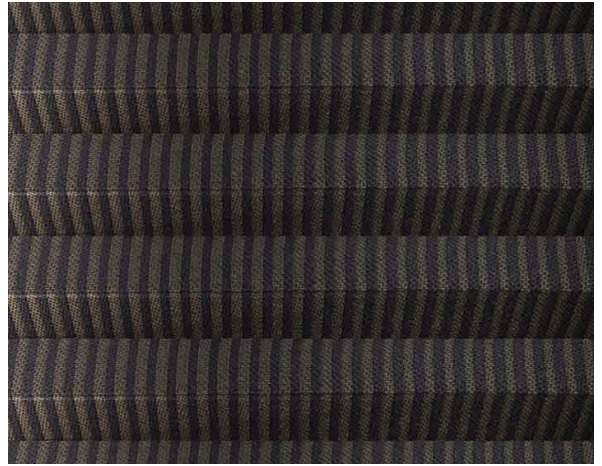

### CHARACTERISTICS

---

Width cm	225
Thickness	0,37
Weight g/m2	112
Solar_Trasmission	24
Solar_Reflection	9
Solar_Absorption	67
Light_Transmission	2
Light_Absorption	6
GtotInt	0,45
UV_Reduction	99
Ref.	TP/3767/73
Composition	100% PL
HealthCertification	OEKO-TEX
Transparency	Low Transparent
Colour_fastness_to_light	5/7
Outdoor	No
Sealable	No
adjustable	Yes
jointed	Si
IMO	No
Tone	Brown

### CHARACTERISTICS

---

Width cm	225
Thickness	0,37
Weight g/m2	112
Solar_Trasmision	18
Solar_Reflection	29
Solar_Absorption	53
Light_Transmission	35
Light_Absorption	49
GtotInt	0,45
UV_Reduction	82
Ref.	TP/3767/72
Composition	100% PL
HealthCertification	OEKO-TEX
Transparency	Low Transparent
Colour_fastness_to_light	5/7
Outdoor	No
Sealable	No
adjustable	Yes
jointed	Si
IMO	No
Tone	Beige