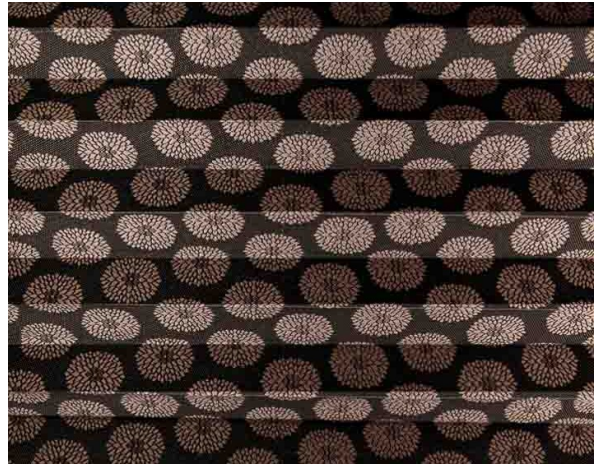

## Soffio Plisse / Ref. TP/3767/103

### CHARACTERISTICS

---

Width cm	240
Thickness	0,45
Weight g/m2	120
Solar_Trasmission	23
Solar_Reflection	12
Solar_Absorption	65
Light_Transmission	19
Light_Absorption	18
GtotInt	0,45
Ref.	TP/3767/103
Composition	100% PL
HealthCertification	OEKO-TEX
Transparency	Low Transparent
Colour_fastness_to_light	6/7
Outdoor	No
Sealable	No
adjustable	Yes
jointed	Si
IMO	No
Tone	Beige

### CHARACTERISTICS

---

Width cm	240
Thickness	0,45
Weight g/m2	120
Solar_Trasmision	13
Solar_Reflection	26
Solar_Absorption	61
Light_Transmission	8
Light_Absorption	33
GtotInt	0,45
Ref.	TP/3767/102
Composition	100% PL
HealthCertification	OEKO-TEX
Transparency	Low Transparent
Colour_fastness_to_light	6/7
Outdoor	No
Sealable	No
adjustable	Yes
jointed	Si
IMO	No
Tone	Brown

### CHARACTERISTICS

---

Width cm	240
Thickness	0,45
Weight g/m2	120
Solar_Trasmision	18
Solar_Reflection	56
Solar_Absorption	26
Light_Transmission	20
Light_Absorption	55
GtotInt	0,45
Ref.	TP/3767/101
Composition	100% PL
HealthCertification	OEKO-TEX
Transparency	Low Transparent
Colour_fastness_to_light	6/7
Outdoor	No
Sealable	No
adjustable	Yes
jointed	Si
IMO	No
Tone	White