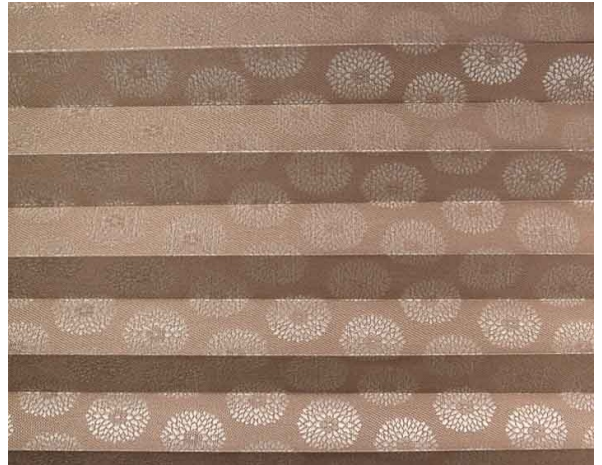

## Soffio Plisse / Ref. TP/3767/103

### CHARACTERISTICS

---

Width cm	240
Thickness	0,45
Weight g/m2	120
Solar_Trasmission	23
Solar_Reflection	12
Solar_Absorption	65
Light_Transmission	19
Light_Absorption	18
GtotInt	0,45
Ref.	TP/3767/103
Composition	100% PL
HealthCertification	OEKO-TEX
Transparency	Low Transparent
Colour_fastness_to_light	6/7
Outdoor	No
Sealable	No
adjustable	Yes
jointed	Si
IMO	No
Tone	Beige

### CHARACTERISTICS

---

Width cm	240
Thickness	0,45
Weight g/m2	120
Solar_Trasmision	13
Solar_Reflection	26
Solar_Absorption	61
Light_Transmission	8
Light_Absorption	33
GtotInt	0,45
Ref.	TP/3767/102
Composition	100% PL
HealthCertification	OEKO-TEX
Transparency	Low Transparent
Colour_fastness_to_light	6/7
Outdoor	No
Sealable	No
adjustable	Yes
jointed	Si
IMO	No
Tone	Brown

### CHARACTERISTICS

---

Width cm	240
Thickness	0,45
Weight g/m2	120
Solar_Trasmision	18
Solar_Reflection	56
Solar_Absorption	26
Light_Transmission	20
Light_Absorption	55
GtotInt	0,45
Ref.	TP/3767/101
Composition	100% PL
HealthCertification	OEKO-TEX
Transparency	Low Transparent
Colour_fastness_to_light	6/7
Outdoor	No
Sealable	No
adjustable	Yes
jointed	Si
IMO	No
Tone	White