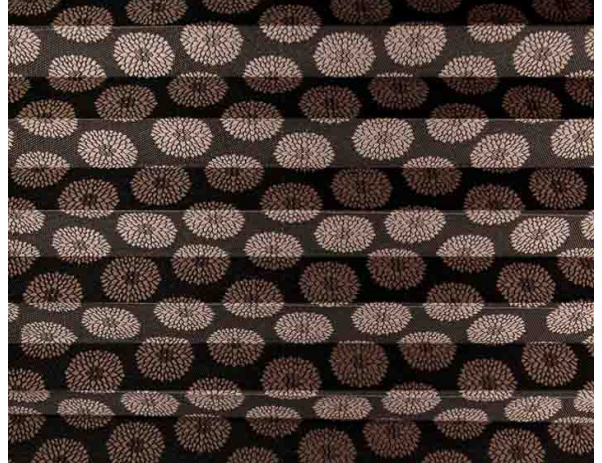

Soffio Plisse / Ref. TP/3767/102

CHARACTERISTICS

| | |
|--------------------------|-----------------|
| Width cm | 240 |
| Thickness | 0,45 |
| Weight g/m2 | 120 |
| Solar_Trasmission | 13 |
| Solar_Reflection | 26 |
| Solar_Absorption | 61 |
| Light_Transmission | 8 |
| Light_Absorption | 33 |
| GtotInt | 0,45 |
| Ref. | TP/3767/102 |
| Composition | 100% PL |
| HealthCertification | OEKO-TEX |
| Transparency | Low Transparent |
| Colour_fastness_to_light | 6/7 |
| Outdoor | No |
| Sealable | No |
| adjustable | Yes |
| jointed | Si |
| IMO | No |
| Tone | Brown |

Plissé

Soffio Plisse / Ref. TP/3767/103

CHARACTERISTICS

| | |
|--------------------------|-----------------|
| Width cm | 240 |
| Thickness | 0,45 |
| Weight g/m2 | 120 |
| Solar_Trasmision | 23 |
| Solar_Reflection | 12 |
| Solar_Absorption | 65 |
| Light_Transmission | 19 |
| Light_Absorption | 18 |
| GtotInt | 0,45 |
| Ref. | TP/3767/103 |
| Composition | 100% PL |
| HealthCertification | OEKO-TEX |
| Transparency | Low Transparent |
| Colour_fastness_to_light | 6/7 |
| Outdoor | No |
| Sealable | No |
| adjustable | Yes |
| jointed | Si |
| IMO | No |
| Tone | Beige |

Plissé

Soffio Plisse / Ref. TP/3767/101

CHARACTERISTICS

| | |
|--------------------------|-----------------|
| Width cm | 240 |
| Thickness | 0,45 |
| Weight g/m2 | 120 |
| Solar_Trasmision | 18 |
| Solar_Reflection | 56 |
| Solar_Absorption | 26 |
| Light_Transmission | 20 |
| Light_Absorption | 55 |
| GtotInt | 0,45 |
| Ref. | TP/3767/101 |
| Composition | 100% PL |
| HealthCertification | OEKO-TEX |
| Transparency | Low Transparent |
| Colour_fastness_to_light | 6/7 |
| Outdoor | No |
| Sealable | No |
| adjustable | Yes |
| jointed | Si |
| IMO | No |
| Tone | White |