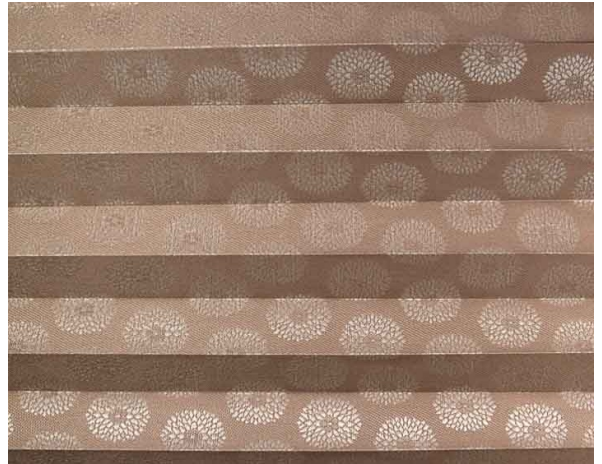

Soffio Plisse / Ref. TP/3767/102

CHARACTERISTICS

| | |
|--------------------------|-----------------|
| Width cm | 240 |
| Thickness | 0,45 |
| Weight g/m2 | 120 |
| Solar_Trasmission | 13 |
| Solar_Reflection | 26 |
| Solar_Absorption | 61 |
| Light_Transmission | 8 |
| Light_Absorption | 33 |
| GtotInt | 0,45 |
| Ref. | TP/3767/102 |
| Composition | 100% PL |
| HealthCertification | OEKO-TEX |
| Transparency | Low Transparent |
| Colour_fastness_to_light | 6/7 |
| Outdoor | No |
| Sealable | No |
| adjustable | Yes |
| jointed | Si |
| IMO | No |
| Tone | Brown |

Plissé

Soffio Plisse / Ref. TP/3767/103

CHARACTERISTICS

| | |
|--------------------------|-----------------|
| Width cm | 240 |
| Thickness | 0,45 |
| Weight g/m2 | 120 |
| Solar_Trasmision | 23 |
| Solar_Reflection | 12 |
| Solar_Absorption | 65 |
| Light_Transmission | 19 |
| Light_Absorption | 18 |
| GtotInt | 0,45 |
| Ref. | TP/3767/103 |
| Composition | 100% PL |
| HealthCertification | OEKO-TEX |
| Transparency | Low Transparent |
| Colour_fastness_to_light | 6/7 |
| Outdoor | No |
| Sealable | No |
| adjustable | Yes |
| jointed | Si |
| IMO | No |
| Tone | Beige |

Plissé

Soffio Plisse / Ref. TP/3767/101

CHARACTERISTICS

| | |
|--------------------------|-----------------|
| Width cm | 240 |
| Thickness | 0,45 |
| Weight g/m2 | 120 |
| Solar_Trasmision | 18 |
| Solar_Reflection | 56 |
| Solar_Absorption | 26 |
| Light_Transmission | 20 |
| Light_Absorption | 55 |
| GtotInt | 0,45 |
| Ref. | TP/3767/101 |
| Composition | 100% PL |
| HealthCertification | OEKO-TEX |
| Transparency | Low Transparent |
| Colour_fastness_to_light | 6/7 |
| Outdoor | No |
| Sealable | No |
| adjustable | Yes |
| jointed | Si |
| IMO | No |
| Tone | White |

Plissé