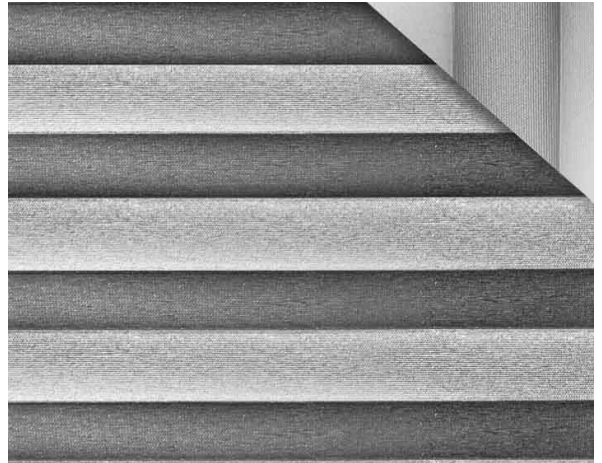

Galaxy 1 F.R. Plisse 20 mm / Ref. TP/3725/11

CHARACTERISTICS

Width cm	230
Thickness	0,22
Weight g/m2	120
Solar_Trasmision	13
Solar_Reflection	55
Solar_Absorption	32
Light_Transmission	13
Light_Absorption	53
GtotInt	0,41
UV_Reduction	88
Ref.	TP/3725/11
Composition	100% PL Trevira CS
F.R. Classification	Classe 1 (I), M1 (F), B1 (D)
HealthCertification	OEKO-TEX
Transparency	Low Transparent
Colour_fastness_to_light	5/6
Outdoor	No
Sealable	No
adjustable	Yes
jointed	Si
IMO	No
Tone	Grey/Black