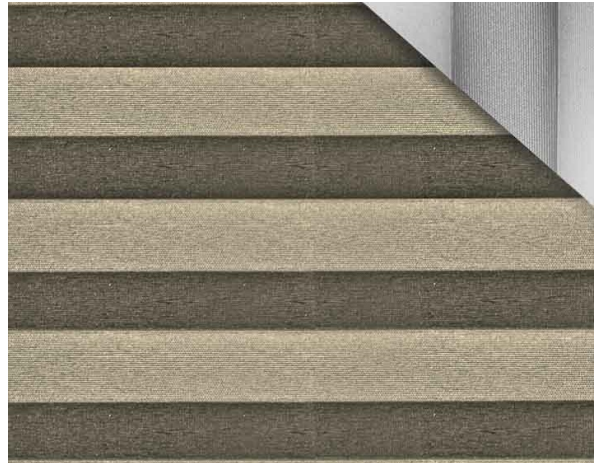

Galaxy 1 F.R. Plisse 20 mm / Ref. TP/3725/14

CHARACTERISTICS

Width cm	230
Thickness	0,22
Weight g/m2	120
Solar_Trasmision	12
Solar_Reflection	54
Solar_Absorption	34
Light_Transmission	11
Light_Absorption	52
GtotInt	0,42
UV_Reduction	88
Ref.	TP/3725/14
Composition	100% PL Trevira CS
F.R. Classification	Classe 1 (I), M1 (F), B1 (D)
HealthCertification	OEKO-TEX
Transparency	Low Transparent
Colour_fastness_to_light	5/6
Outdoor	No
Sealable	No
adjustable	Yes
jointed	Si
IMO	No
Tone	Beige