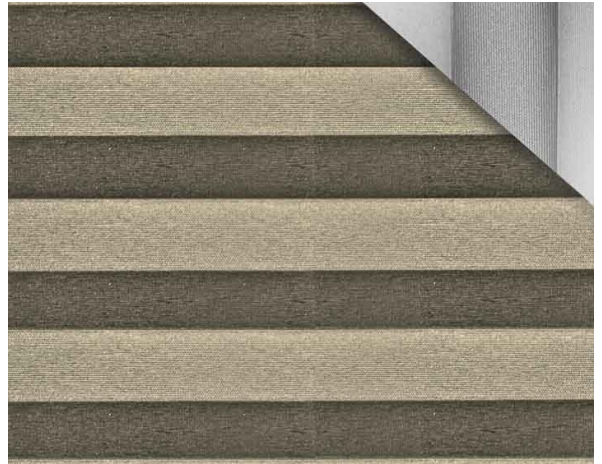

Galaxy 1 F.R. Plisse 20 mm / Ref. TP/3725/14

CHARACTERISTICS

Width cm	230
Thickness	0,22
Weight g/m2	120
Solar_Trasmission	12
Solar_Reflection	54
Solar_Absorption	34
Light_Transmission	11
Light_Absorption	52
GtotInt	0,42
UV_Reduction	88
Ref.	TP/3725/14
Composition	100% PL Trevira CS
F.R. Classification	Classe 1 (I), M1 (F), B1 (D)
HealthCertification	OEKO-TEX
Transparency	Low Transparent
Colour_fastness_ to_light	5/6
Outdoor	No
Sealable	No
adjustable	Yes
jointed	Si
IMO	No
Tone	Beige

Plissè

Galaxy 1 F.R. Plisse 20 mm / Ref. TP/3725/13

CHARACTERISTICS

Width cm	230
Thickness	0,22
Weight g/m2	120
Solar_Trasmision	11
Solar_Reflection	51
Solar_Absorption	38
Light_Transmission	9
Light_Absorption	48
GtotInt	0,43
UV_Reduction	91
Ref.	TP/3725/13
Composition	100% PL Trevira CS
F.R. Classification	Classe 1 (I), M1 (F), B1 (D)
HealthCertification	OEKO-TEX
Transparency	Low Transparent
Colour_fastness_ to_light	5/6
Outdoor	No
Sealable	No
adjustable	Yes
jointed	Si
IMO	No
Tone	Grey/Black

Plissé

Galaxy 1 F.R. Plisse 20 mm / Ref. TP/3725/15

CHARACTERISTICS

Width cm	230
Thickness	0,22
Weight g/m2	120
Solar_Trasmision	10
Solar_Reflection	51
Solar_Absorption	39
Light_Transmission	7
Light_Absorption	48
GtotInt	0,43
UV_Reduction	93
Ref.	TP/3725/15
Composition	100% PL Trevira CS
F.R. Classification	Classe 1 (I), M1 (F), B1 (D)
HealthCertification	OEKO-TEX
Transparency	Low Transparent
Colour_fastness_to_light	5/6
Outdoor	No
Sealable	No
adjustable	Yes
jointed	Si
IMO	No
Tone	Brown

Plissé

Galaxy 1 F.R. Plisse 20 mm / Ref. TP/3725/11

CHARACTERISTICS

Width cm	230
Thickness	0,22
Weight g/m2	120
Solar_Trasmision	13
Solar_Reflection	55
Solar_Absorption	32
Light_Transmission	13
Light_Absorption	53
GtotInt	0,41
UV_Reduction	88
Ref.	TP/3725/11
Composition	100% PL Trevira CS
F.R. Classification	Classe 1 (I), M1 (F), B1 (D)
HealthCertification	OEKO-TEX
Transparency	Low Transparent
Colour_fastness_ to_light	5/6
Outdoor	No
Sealable	No
adjustable	Yes
jointed	Si
IMO	No
Tone	Grey/Black