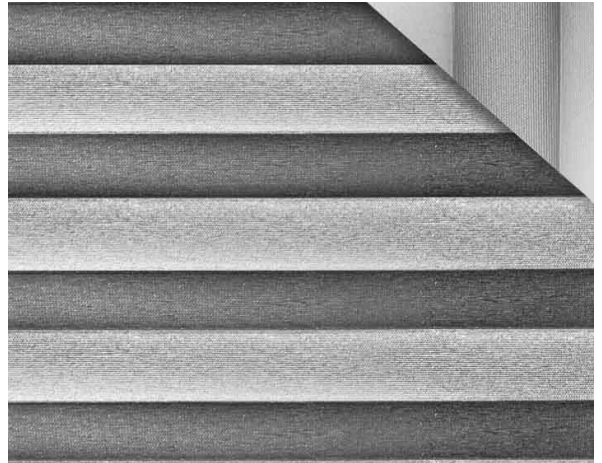

Galaxy 1 F.R. Plisse 20 mm / Ref. TP/3725/14

CHARACTERISTICS

Width cm	230
Thickness	0,22
Weight g/m2	120
Solar_Trasmission	12
Solar_Reflection	54
Solar_Absorption	34
Light_Transmission	11
Light_Absorption	52
GtotInt	0,42
UV_Reduction	88
Ref.	TP/3725/14
Composition	100% PL Trevira CS
F.R. Classification	Classe 1 (I), M1 (F), B1 (D)
HealthCertification	OEKO-TEX
Transparency	Low Transparent
Colour_fastness_ to_light	5/6
Outdoor	No
Sealable	No
adjustable	Yes
jointed	Si
IMO	No
Tone	Beige

Plissè

Galaxy 1 F.R. Plisse 20 mm / Ref. TP/3725/13

CHARACTERISTICS

Width cm	230
Thickness	0,22
Weight g/m2	120
Solar_Trasmision	11
Solar_Reflection	51
Solar_Absorption	38
Light_Transmission	9
Light_Absorption	48
GtotInt	0,43
UV_Reduction	91
Ref.	TP/3725/13
Composition	100% PL Trevira CS
F.R. Classification	Classe 1 (I), M1 (F), B1 (D)
HealthCertification	OEKO-TEX
Transparency	Low Transparent
Colour_fastness_ to_light	5/6
Outdoor	No
Sealable	No
adjustable	Yes
jointed	Si
IMO	No
Tone	Grey/Black

Plissé

Galaxy 1 F.R. Plisse 20 mm / Ref. TP/3725/15

CHARACTERISTICS

Width cm	230
Thickness	0,22
Weight g/m2	120
Solar_Trasmision	10
Solar_Reflection	51
Solar_Absorption	39
Light_Transmission	7
Light_Absorption	48
GtotInt	0,43
UV_Reduction	93
Ref.	TP/3725/15
Composition	100% PL Trevira CS
F.R. Classification	Classe 1 (I), M1 (F), B1 (D)
HealthCertification	OEKO-TEX
Transparency	Low Transparent
Colour_fastness_to_light	5/6
Outdoor	No
Sealable	No
adjustable	Yes
jointed	Si
IMO	No
Tone	Brown

Plissé

Galaxy 1 F.R. Plisse 20 mm / Ref. TP/3725/11

CHARACTERISTICS

Width cm	230
Thickness	0,22
Weight g/m2	120
Solar_Trasmision	13
Solar_Reflection	55
Solar_Absorption	32
Light_Transmission	13
Light_Absorption	53
GtotInt	0,41
UV_Reduction	88
Ref.	TP/3725/11
Composition	100% PL Trevira CS
F.R. Classification	Classe 1 (I), M1 (F), B1 (D)
HealthCertification	OEKO-TEX
Transparency	Low Transparent
Colour_fastness_ to_light	5/6
Outdoor	No
Sealable	No
adjustable	Yes
jointed	Si
IMO	No
Tone	Grey/Black