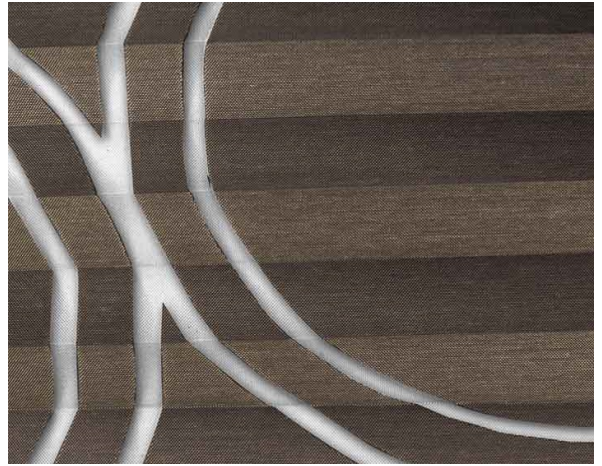

## Tondo Plisse / Ref. TP/3767/02

### EIGENSCHAFTEN

---

Width cm	225
Thickness	0,24
Weight g/m2	104
Solar_Trasmision	53
Solar_Reflection	36
Solar_Absorption	11
Light_Transmission	53
Light_Absorption	38
GtotInt	0,55
UV_Reduction	61
Ref.	TP/3767/02
Composition	70% PL 30% VI
HealthCertification	OEKO-TEX
Transparency	Transparent
Colour_fastness_to_light	5/7
Outdoor	No
Sealable	No
adjustable	Yes
jointed	Si
IMO	No
Tone	Brown

### EIGENSCHAFTEN

---

Width cm	225
Thickness	0,24
Weight g/m2	104
Solar_Trasmission	58
Solar_Absorption	2
Light_Transmission	58
Light_Absorption	41
GtotInt	0,52
UV_Reduction	61
Ref.	TP/3767/01
Composition	70% PL 30% VI
HealthCertification	OEKO-TEX
Transparency	Transparent
Colour_fastness_to_light	5/7
Outdoor	No
Sealable	No
adjustable	Yes
jointed	Si
IMO	No
Tone	White