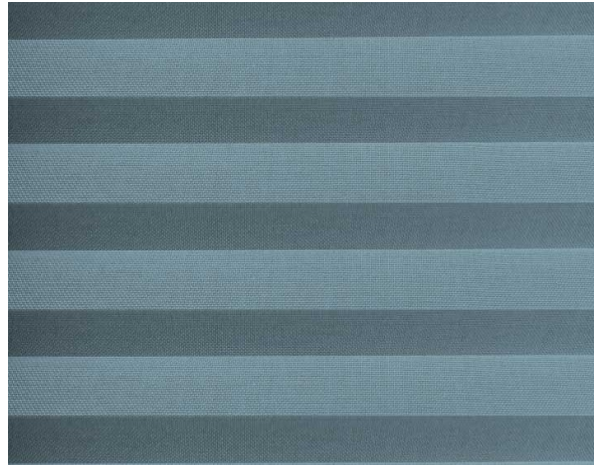

Terra F.R. Plisse / Ref.

TP/3775/06

EIGENSCHAFTEN

Width cm	225
Thickness	0,35
Weight g/m2	135
Solar_Trasmission	41
Solar_Reflection	34
Solar_Absorption	25
Light_Transmission	37
Light_Absorption	31
GtotInt	0,45
UV_Reduction	62
Ref.	TP/3775/06
Composition	100% PL Trevira CS
F.R. Classification	M1(F),B1(D)
HealthCertification	OEKO-TEX
Transparency	Low Transparent
Colour_fastness_to_light	5
Outdoor	No
Sealable	No
adjustable	Yes
jointed	Si
IMO	No
Tone	Blue