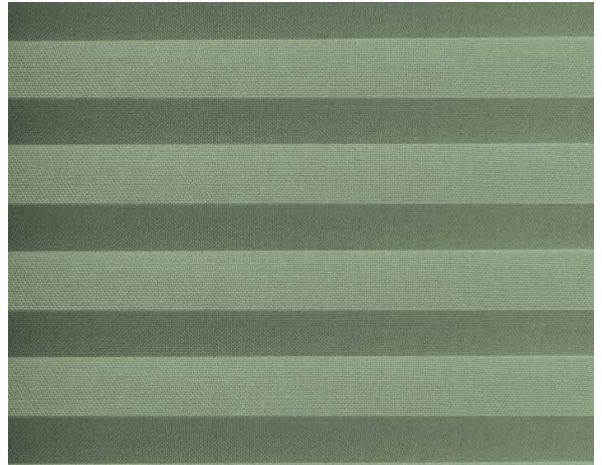

Plissé

Terra F.R. Plisse / Ref.

TP/3775/07

EIGENSCHAFTEN

Width cm	225
Thickness	0,35
Weight g/m2	135
Solar_Trasmission	41
Solar_Reflection	34
Solar_Absorption	25
Light_Transmission	41
Light_Absorption	37
GtotInt	0,45
UV_Reduction	65
Ref.	TP/3775/07
Composition	100% PL Trevira CS
F.R. Classification	M1(F),B1(D)
HealthCertification	OEKO-TEX
Transparency	Low Transparent
Colour_fastness_to_light	5
Outdoor	No
Sealable	No
adjustable	Yes
jointed	Si
IMO	No
Tone	Green