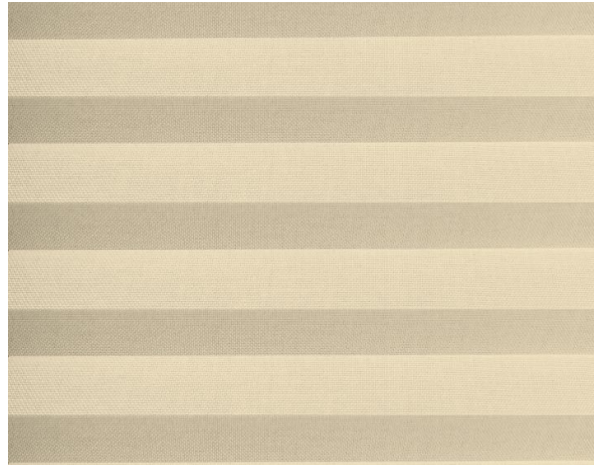

Terra F.R. Plisse / Ref.

TP/3775/02

EIGENSCHAFTEN

Width cm	225
Thickness	0,35
Weight g/m2	135
Solar_Trasmission	51
Solar_Reflection	42
Solar_Absorption	7
Light_Transmission	52
Light_Absorption	45
GtotInt	0,45
UV_Reduction	55
Ref.	TP/3775/02
Composition	100% PL Trevira CS
F.R. Classification	M1(F),B1(D)
HealthCertification	OEKO-TEX
Transparency	Low Transparent
Colour_fastness_to_light	5
Outdoor	No
Sealable	No
adjustable	Yes
jointed	Si
IMO	No
Tone	Natural

Plissè