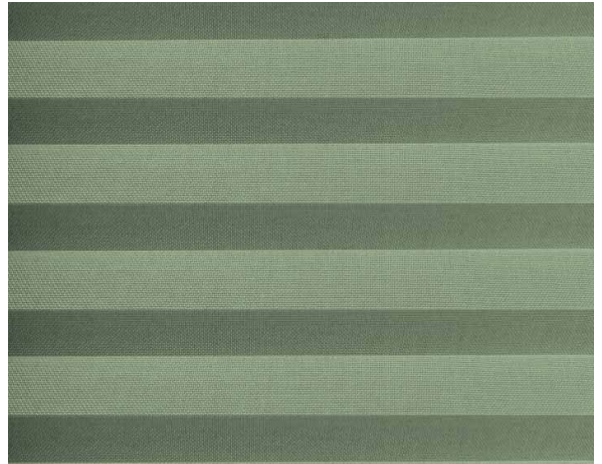

Terra F.R. Plisse / Ref.

TP/3775/07

EIGENSCHAFTEN

Width cm	225
Thickness	0,35
Weight g/m2	135
Solar_Trasmission	41
Solar_Reflection	34
Solar_Absorption	25
Light_Transmission	41
Light_Absorption	37
GtotInt	0,45
UV_Reduction	65
Ref.	TP/3775/07
Composition	100% PL Trevira CS
F.R. Classification	M1(F),B1(D)
HealthCertification	OEKO-TEX
Transparency	Low Transparent
Colour_fastness_to_light	5
Outdoor	No
Sealable	No
adjustable	Yes
jointed	Si
IMO	No
Tone	Green

Plissè

Terra F.R. Plisse / Ref.

TP/3775/04

EIGENSCHAFTEN

Width cm	225
Thickness	0,35
Weight g/m2	135
Solar_Trasmission	39
Solar_Reflection	35
Solar_Absorption	26
Light_Transmission	29
Light_Absorption	23
GtotInt	0,45
UV_Reduction	73
Ref.	TP/3775/04
Composition	100% PL Trevira CS
F.R. Classification	M1(F),B1(D)
HealthCertification	OEKO-TEX
Transparency	Low Transparent
Colour_fastness_to_light	5
Outdoor	No
Sealable	No
adjustable	Yes
jointed	Si
IMO	No
Tone	Brown