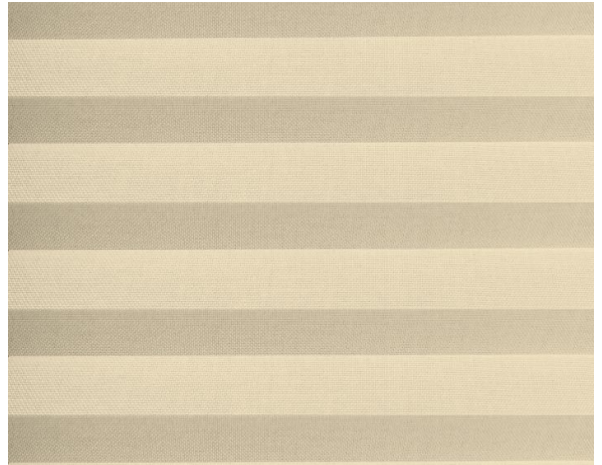

Plissè

Terra F.R. Plisse / Ref.

TP/3775/02

EIGENSCHAFTEN

Width cm	225
Thickness	0,35
Weight g/m2	135
Solar_Trasmission	51
Solar_Reflection	42
Solar_Absorption	7
Light_Transmission	52
Light_Absorption	45
GtotInt	0,45
UV_Reduction	55
Ref.	TP/3775/02
Composition	100% PL Trevira CS
F.R. Classification	M1(F),B1(D)
HealthCertification	OEKO-TEX
Transparency	Low Transparent
Colour_fastness_to_light	5
Outdoor	No
Sealable	No
adjustable	Yes
jointed	Si
IMO	No
Tone	Natural