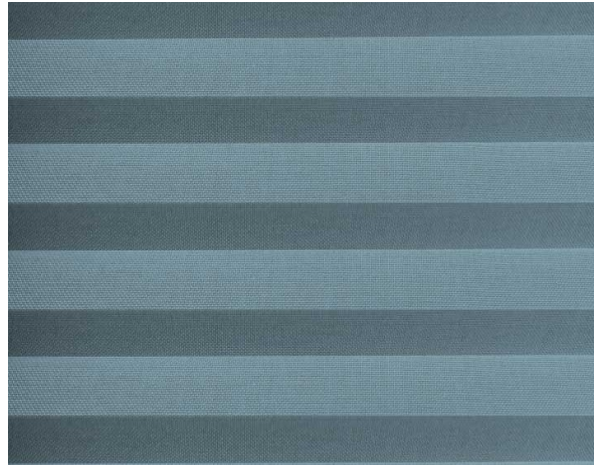

Plissè

Terra F.R. Plisse / Ref.

TP/3775/06

EIGENSCHAFTEN

Width cm	225
Thickness	0,35
Weight g/m2	135
Solar_Trasmission	41
Solar_Reflection	34
Solar_Absorption	25
Light_Transmission	37
Light_Absorption	31
GtotInt	0,45
UV_Reduction	62
Ref.	TP/3775/06
Composition	100% PL Trevira CS
F.R. Classification	M1(F),B1(D)
HealthCertification	OEKO-TEX
Transparency	Low Transparent
Colour_fastness_to_light	5
Outdoor	No
Sealable	No
adjustable	Yes
jointed	Si
IMO	No
Tone	Blue