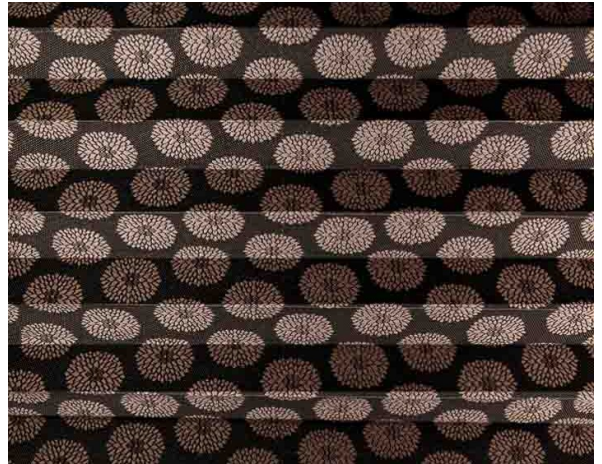

Soffio Plisse / Ref. TP/3767/103

EIGENSCHAFTEN

Width cm	240
Thickness	0,45
Weight g/m2	120
Solar_Trasmission	23
Solar_Reflection	12
Solar_Absorption	65
Light_Transmission	19
Light_Absorption	18
GtotInt	0,45
Ref.	TP/3767/103
Composition	100% PL
HealthCertification	OEKO-TEX
Transparency	Low Transparent
Colour_fastness_to_light	6/7
Outdoor	No
Sealable	No
adjustable	Yes
jointed	Si
IMO	No
Tone	Beige

Plissé

Soffio Plisse / Ref. TP/3767/102

EIGENSCHAFTEN

Width cm	240
Thickness	0,45
Weight g/m2	120
Solar_Trasmision	13
Solar_Reflection	26
Solar_Absorption	61
Light_Transmission	8
Light_Absorption	33
GtotInt	0,45
Ref.	TP/3767/102
Composition	100% PL
HealthCertification	OEKO-TEX
Transparency	Low Transparent
Colour_fastness_to_light	6/7
Outdoor	No
Sealable	No
adjustable	Yes
jointed	Si
IMO	No
Tone	Brown

Plissè

Soffio Plisse / Ref. TP/3767/101

EIGENSCHAFTEN

Width cm	240
Thickness	0,45
Weight g/m2	120
Solar_Trasmision	18
Solar_Reflection	56
Solar_Absorption	26
Light_Transmission	20
Light_Absorption	55
GtotInt	0,45
Ref.	TP/3767/101
Composition	100% PL
HealthCertification	OEKO-TEX
Transparency	Low Transparent
Colour_fastness_to_light	6/7
Outdoor	No
Sealable	No
adjustable	Yes
jointed	Si
IMO	No
Tone	White