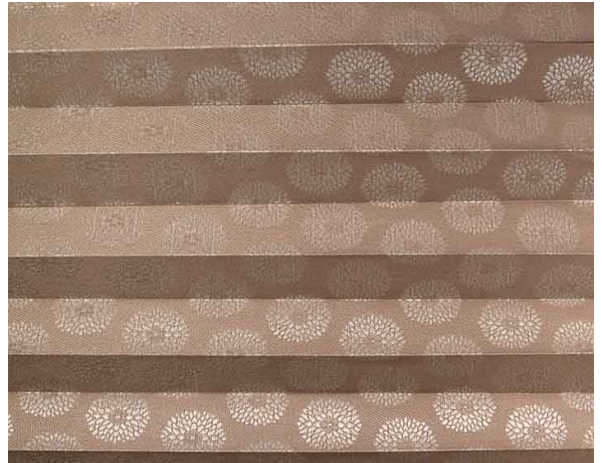

Soffio Plisse / Ref. TP/3767/102

EIGENSCHAFTEN

Width cm	240
Thickness	0,45
Weight g/m2	120
Solar_Trasmision	13
Solar_Reflection	26
Solar_Absorption	61
Light_Transmission	8
Light_Absorption	33
GtotInt	0,45
Ref.	TP/3767/102
Composition	100% PL
HealthCertification	OEKO-TEX
Transparency	Low Transparent
Colour_fastness_to_light	6/7
Outdoor	No
Sealable	No
adjustable	Yes
jointed	Si
IMO	No
Tone	Brown