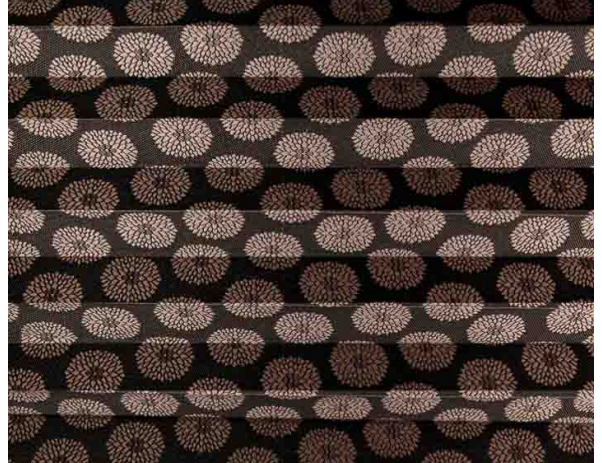

Soffio Plisse / Ref. TP/3767/103

EIGENSCHAFTEN

Width cm	240
Thickness	0,45
Weight g/m2	120
Solar_Trasmision	23
Solar_Reflection	12
Solar_Absorption	65
Light_Transmission	19
Light_Absorption	18
GtotInt	0,45
Ref.	TP/3767/103
Composition	100% PL
HealthCertification	OEKO-TEX
Transparency	Low Transparent
Colour_fastness_to_light	6/7
Outdoor	No
Sealable	No
adjustable	Yes
jointed	Si
IMO	No
Tone	Beige