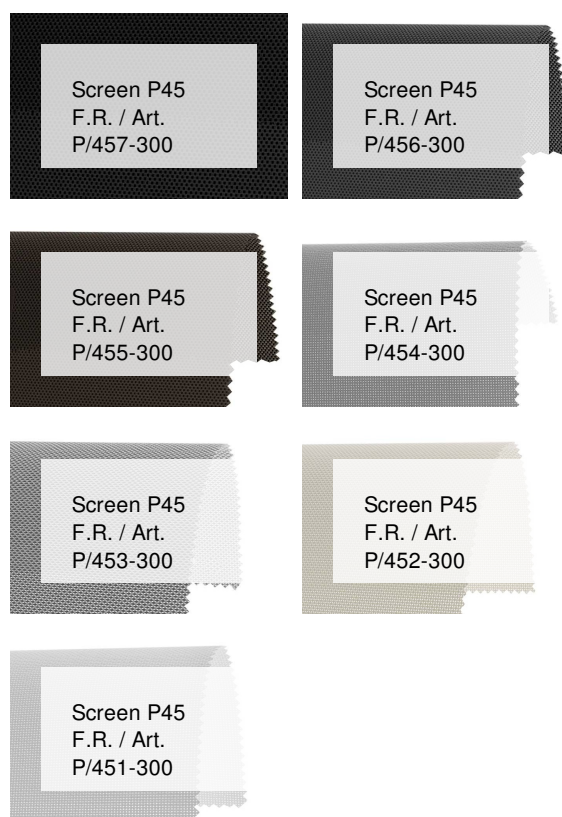

## Screen P45 F.R. / Art. P/450-300

### ХАРАКТЕРИСТИКИ

Width cm	300
Thickness	0,55
Weight g/m2	400
Openess_Factor	5
Solar_Trasmission	22
Solar_Reflection	67
Solar_Absorption	11
Light_Transmission	19
Light_Absorption	24
GtotInt	0,3
UV_Reduction	93
Ref.	P/450-300
Composition	30% PL 70% PVC
F.R. Classification	Classe 1 (I), B1 (D), NFPA 701 (US), BS (GB)
HealthCertification	FUNGISTATIC, GREENGUARD GOLD, OEKO-TEX, REACH
Transparency	Low Transparent
Colour_fastness_to_light	7/8
Outdoor	Outdoor
Sealable	Heat
adjustable	Yes
jointed	Si
IMO	No
Tone	White
Warp_daN5cm	130
Weft_daN5cm	120

### ДРУГИЕ ЦВЕТА

Rullo

Verticali

Panels

Lucernari

Garden