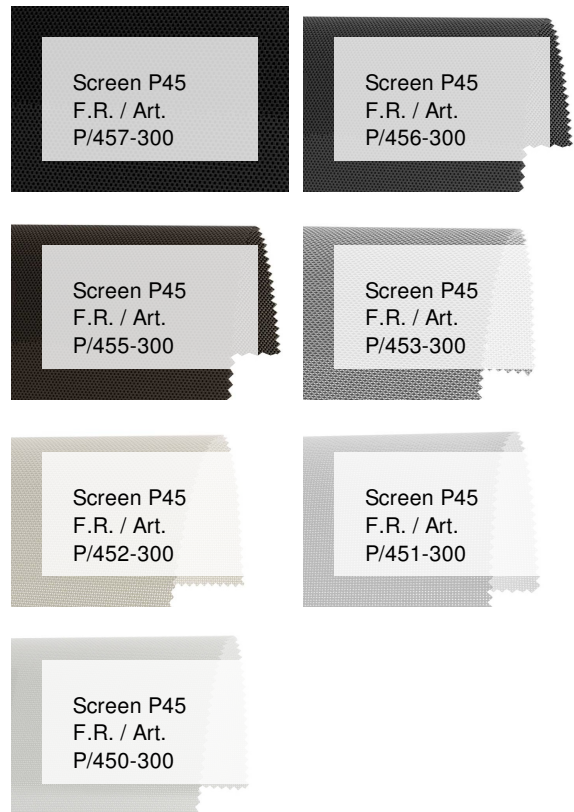

Screen P45 F.R. / Art. P/454-300

ХАРАКТЕРИСТИКИ

Width cm	300
Thickness	0,55
Weight g/m2	400
Openess_Factor	5
Solar_Trasmission	16
Solar_Reflection	40
Solar_Absorption	44
Light_Transmission	14
Light_Absorption	18
GtotInt	0,48
UV_Reduction	93
Ref.	P/454-300
Composition	30% PL 70% PVC
F.R. Classification	Classe 1 (I), B1 (D), NFPA 701 (US), BS (GB)
HealthCertification	FUNGISTATIC, GREENGUARD GOLD, OEKO-TEX, REACH
Transparency	Low Transparent
Colour_fastness_to_light	7/8
Outdoor	Outdoor
Sealable	Heat
adjustable	Yes
jointed	Si
IMO	No
Tone	Grey/Black
Warp_daN5cm	130
Weft_daN5cm	120

ДРУГИЕ ЦВЕТА

Rullo

Verticali

Panels

Lucernari

Garden