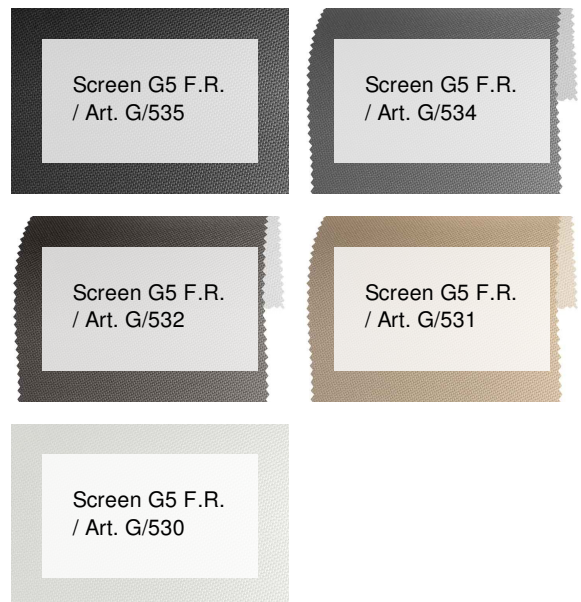

ДРУГИЕ ЦВЕТА

Rullo

Lucernari

Garden