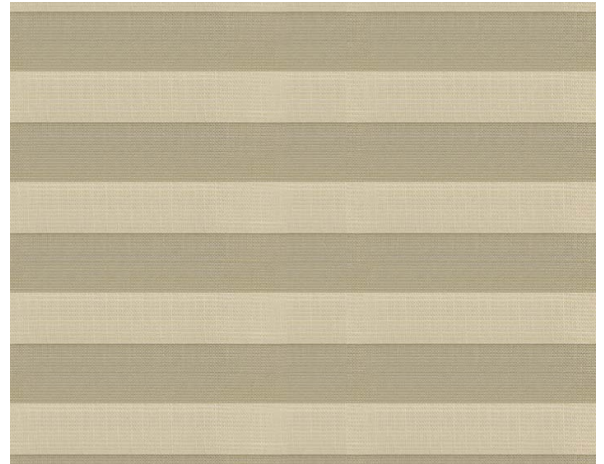

Target F.R. Plisse / Art.

TP/3763/02

ХАРАКТЕРИСТИКИ

Width cm	300
Thickness	0,26
Weight g/m2	100
Solar_Trasmission	56
Solar_Reflection	38
Solar_Absorption	6
Light_Transmission	55
Light_Absorption	37
GtotInt	0,46
UV_Reduction	52
Ref.	TP/3763/02
Composition	100% PL Trevira CS
F.R. Classification	B1 (D)
HealthCertification	No
Transparency	Transparent
Colour_fastness_to_light	4/6
Outdoor	No
Sealable	No
adjustable	Yes
jointed	Si
IMO	No
Tone	Natural