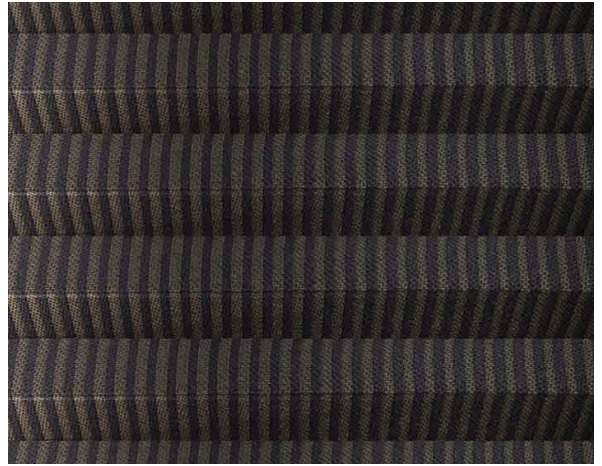

## Spiga Plisse / Art. TP/3767/73

### ХАРАКТЕРИСТИКИ

Width cm	225
Thickness	0,37
Weight g/m2	112
Solar_Trasmision	24
Solar_Reflection	9
Solar_Absorption	67
Light_Transmission	2
Light_Absorption	6
GtotInt	0,45
UV_Reduction	99
Ref.	TP/3767/73
Composition	100% PL
HealthCertification	OEKO-TEX
Transparency	Low Transparent
Colour_fastness_to_light	5/7
Outdoor	No
Sealable	No
adjustable	Yes
jointed	Si
IMO	No
Tone	Brown