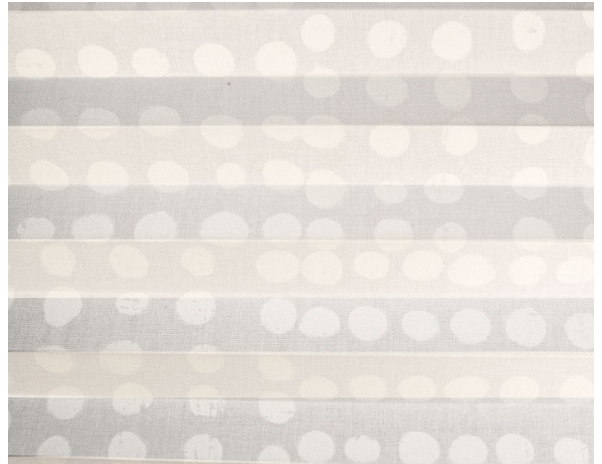

Bolle F.R. Plisse / Art.

TP/3767/121

ХАРАКТЕРИСТИКИ

Width cm	225
Thickness	0,35
Weight g/m2	200
Solar_Trasmission	30
Solar_Reflection	53
Solar_Absorption	17
Light_Transmission	28
Light_Absorption	57
GtotInt	0,5
Ref.	TP/3767/121
Composition	100% PL Trevira CS
F.R. Classification	Classe 1 (I), M1 (F), B1(D), BS (GB)
HealthCertification	OEKO-TEX
Transparency	Low Transparent
Colour_fastness_ to_light	6/7
Outdoor	No
Sealable	No
adjustable	Yes
jointed	Si
IMO	No
Tone	White