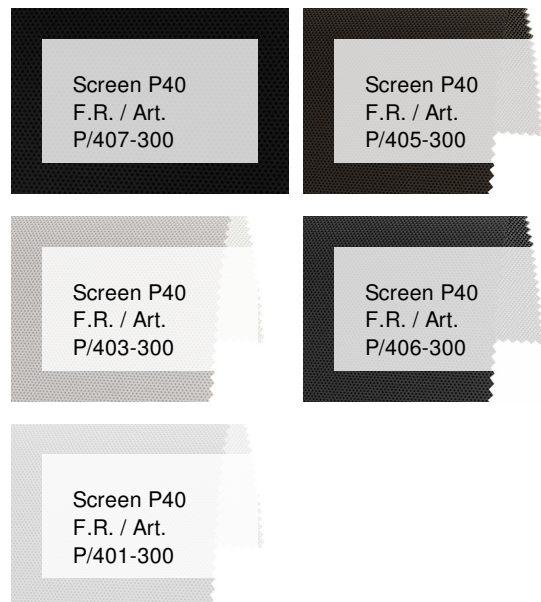

ДРУГИЕ ЦВЕТА

Rullo

Panels

Lucernari

Garden