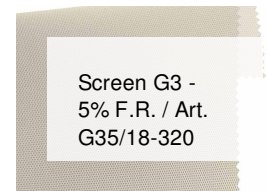

ДРУГИЕ ЦВЕТА

Rullo

Lucernari

Garden