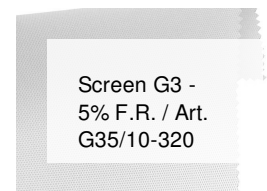

ДРУГИЕ ЦВЕТА

Rullo

Lucernari

Garden