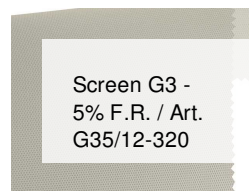

ДРУГИЕ ЦВЕТА

Rullo

Lucernari

Garden