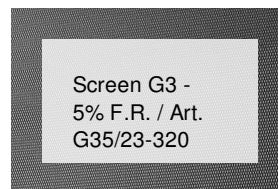

ДРУГИЕ ЦВЕТА

Rullo

Lucernari

Garden