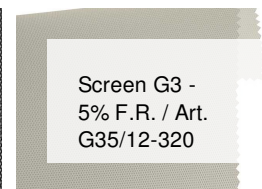

ДРУГИЕ ЦВЕТА

Rullo

Lucernari

Garden