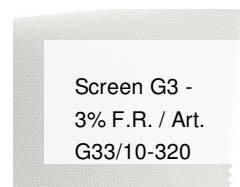

ДРУГИЕ ЦВЕТА

Rullo

Lucernari

Garden