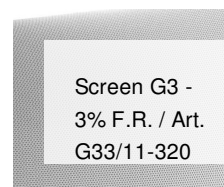

ДРУГИЕ ЦВЕТА

Rullo

Lucernari

Garden