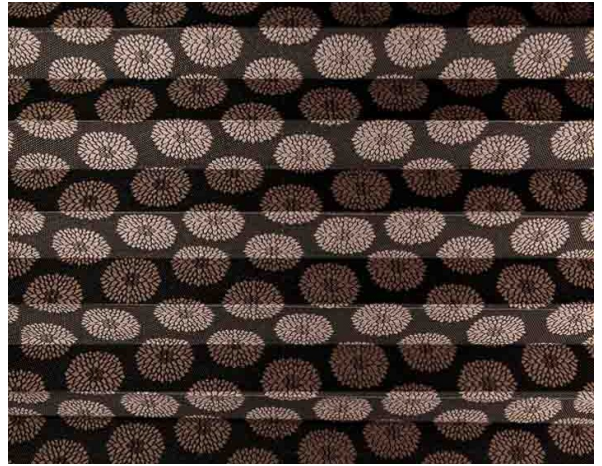

Soffio Plisse / Ref. TP/3767/103

RECURSOS

Width cm	240
Thickness	0,45
Weight g/m2	120
Solar_Trasmission	23
Solar_Reflection	12
Solar_Absorption	65
Light_Transmission	19
Light_Absorption	18
GtotInt	0,45
Ref.	TP/3767/103
Composition	100% PL
HealthCertification	OEKO-TEX
Transparency	Low Transparent
Colour_fastness_to_light	6/7
Outdoor	No
Sealable	No
adjustable	Yes
jointed	Si
IMO	No
Tone	Beige

OUTRAS CORES

Plissè