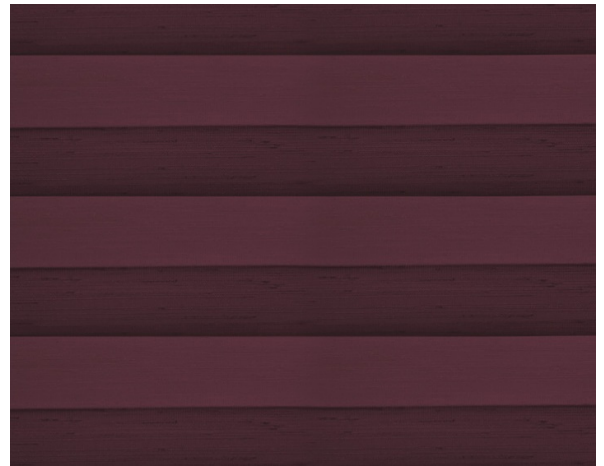

Panorama Plisse / Ref.

TP/3760/10

RECURSOS

Width cm	230
Thickness	0,3
Weight g/m2	110
Solar_Trasmission	34
Solar_Reflection	29
Solar_Absorption	37
Light_Transmission	14
Light_Absorption	7
GtotInt	0,55
UV_Reduction	84
Ref.	TP/3760/10
Composition	100% PL
HealthCertification	No
Transparency	Transparent
Colour_fastness_to_light	5/6
Outdoor	No
Sealable	No
adjustable	Yes
jointed	Si
IMO	No
Tone	Violet

Plissè

OUTRAS CORES