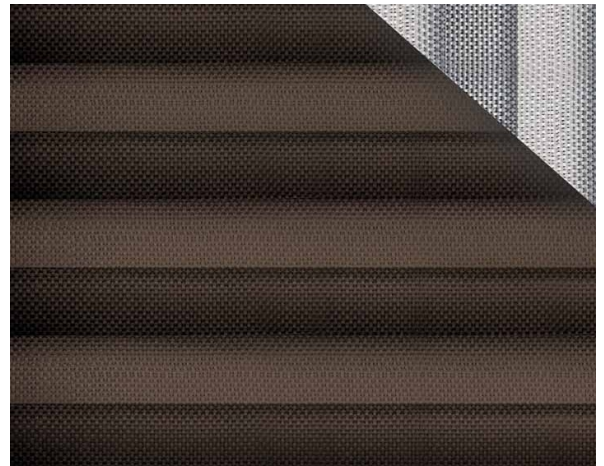

# Galaxy 2 F.R. Plisse 20 mm / Ref. TP/3725/25

## RECURSOS

Width cm	230
Thickness	0,36
Weight g/m2	170
Solar_Trasmission	6
Solar_Reflection	50
Solar_Absorption	44
Light_Transmission	4
Light_Absorption	46
GtotInt	0,43
UV_Reduction	96
Ref.	TP/3725/25
Composition	100% PL Trevira CS
F.R. Classification	Classe 1 (I), M1 (F), B1 (D)
HealthCertification	OEKO-TEX
Transparency	Low Transparent
Colour_fastness_to_light	5/6
Outdoor	No
Sealable	No
adjustable	Yes
jointed	Si
IMO	No
Tone	Brown

## OUTRAS CORES

Plissè