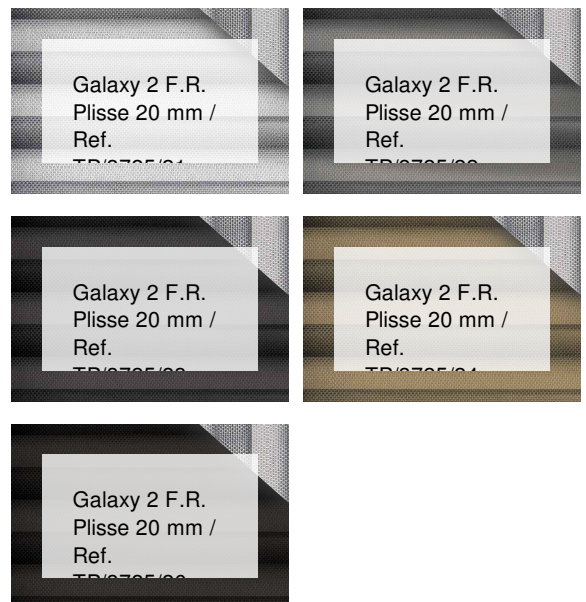

OUTRAS CORES