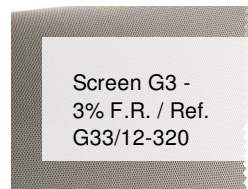

OUTRAS CORES

Rullo

Lucernari

Garden