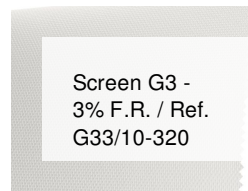

OUTRAS CORES

Rullo

Lucernari

Garden