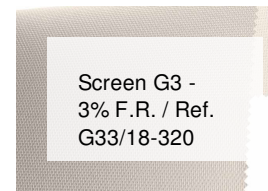

OUTRAS CORES

Rullo

Lucernari

Garden