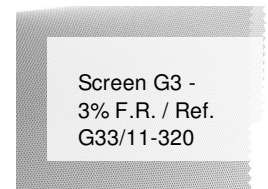

OUTRAS CORES

Rullo

Lucernari

Garden