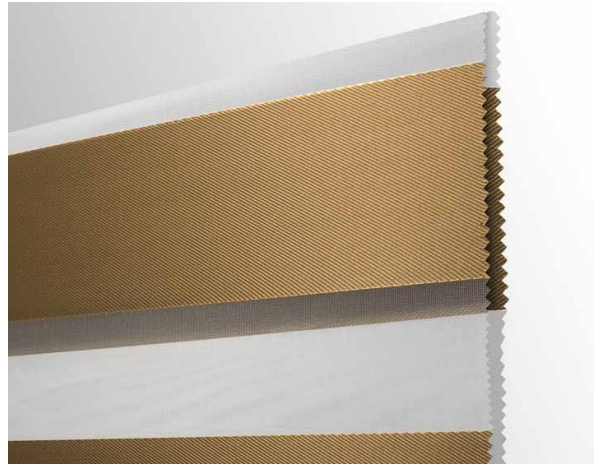

# Rigo blackout cm 7,5/5,0 /

Ref. RIB/003

## RECURSOS

Width cm	280
Thickness	0,4
Weight g/m2	170
Solar_Reflection	53
Solar_Absorption	47
UV_Reduction	99
Ref.	RIB/003
Composition	100% PL
HealthCertification	OEKO-TEX
Transparency	Blackout
Colour_fastness_to_light	6
Outdoor	No
Sealable	No
adjustable	No
jointed	No
IMO	IMO
Tone	Grey/Black

## OUTRAS CORES

Rullo