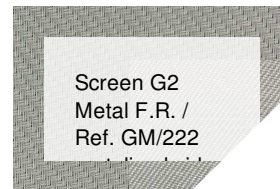

OUTRAS CORES

Rullo

Lucernari

Garden