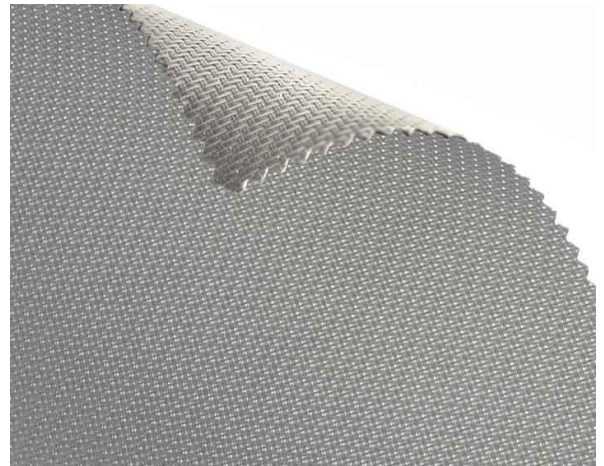

## Screen G2 Metal F.R. / Ref. GM/222

### RECURSOS

Width cm	285
Thickness	0,75
Weight g/m2	520
Openess_Factor	2
Solar_Trasmission	9
Solar_Reflection	39
Solar_Absorption	52
Light_Transmission	7
Light_Absorption	41
GtotInt	0,44
GtotExt	0,11
UV_Reduction	98
Ref.	GM/222
Composition	42% FV 58% PVC
F.R. Classification	Classe 1 (I), M1 (F), B1 (D), NFPA 701(US), Euroclass C-s3-d0 (EU)
HealthCertification	GREENGUARD GOLD, OEKO-TEX, REACH
Transparency	Low Transparent
Colour_fastness_to_light	7/8
Outdoor	Outdoor
Sealable	No
adjustable	No
jointed	No
IMO	No
Tone	Grey/Black
Warp_daN5cm	200
Weft_daN5cm	170

### OUTRAS CORES

Rullo

Lucernari

Garden