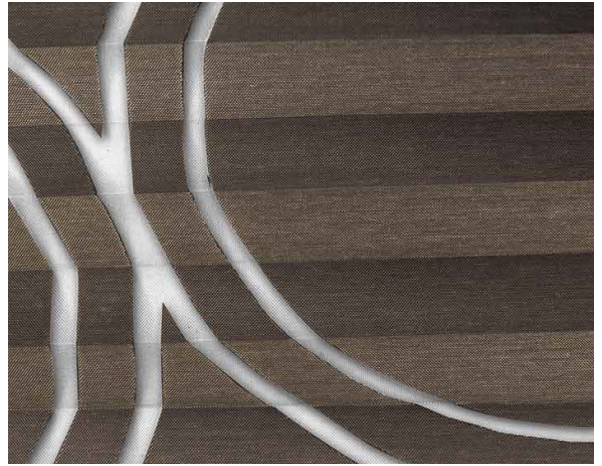

Tondo Plisse / Art. TP/3767/02

KENMERKEN

Width cm	225
Thickness	0,24
Weight g/m2	104
Solar_Trasmision	53
Solar_Reflection	36
Solar_Absorption	11
Light_Transmission	53
Light_Absorption	38
GtotInt	0,55
UV_Reduction	61
Ref.	TP/3767/02
Composition	70% PL 30% VI
HealthCertification	OEKO-TEX
Transparency	Transparent
Colour_fastness_to_light	5/7
Outdoor	No
Sealable	No
adjustable	Yes
jointed	Si
IMO	No
Tone	Brown

ANDERE KLEUREN

Plissè