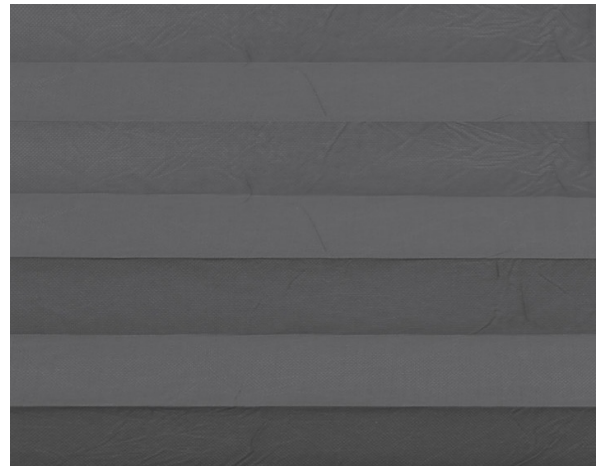

# Lotus Plisse / Art. TP/3761/10

## KENMERKEN

Width cm	220
Thickness	0,2
Weight g/m2	95
Solar_Trasmission	12
Solar_Reflection	38
Solar_Absorption	50
Light_Transmission	8
Light_Absorption	42
GtotInt	0,45
UV_Reduction	98
Ref.	TP/3761/10
Composition	100% PL
HealthCertification	No
Transparency	Low Transparent
Colour_fastness_to_light	6/7
Outdoor	No
Sealable	No
adjustable	Yes
jointed	Si
IMO	No
Tone	Grey/Black

## ANDERE KLEUREN

Lotus Plisse /  
Art. TP/3761/15