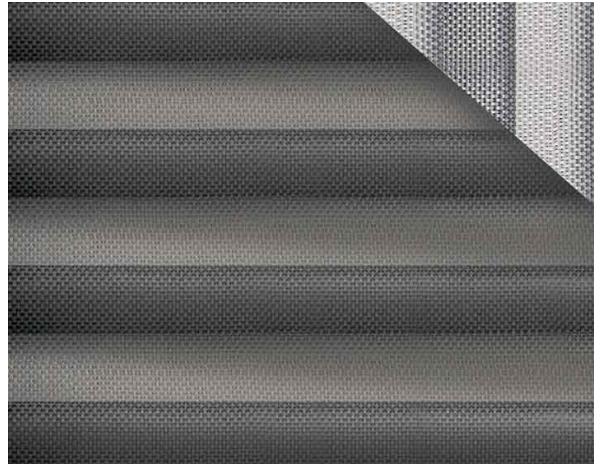

# Galaxy 2 F.R. Plisse 20 mm / Art. TP/3725/22

## KENMERKEN

Width cm	230
Thickness	0,36
Weight g/m2	170
Solar_Trasmission	9
Solar_Reflection	49
Solar_Absorption	42
Light_Transmission	7
Light_Absorption	47
GtotInt	0,44
UV_Reduction	93
Ref.	TP/3725/22
Composition	100% PL Trevira CS
F.R. Classification	Classe 1 (I), M1 (F), B1 (D)
HealthCertification	OEKO-TEX
Transparency	Low Transparent
Colour_fastness_to_light	5/6
Outdoor	No
Sealable	No
adjustable	Yes
jointed	Si
IMO	No
Tone	Grey/Black