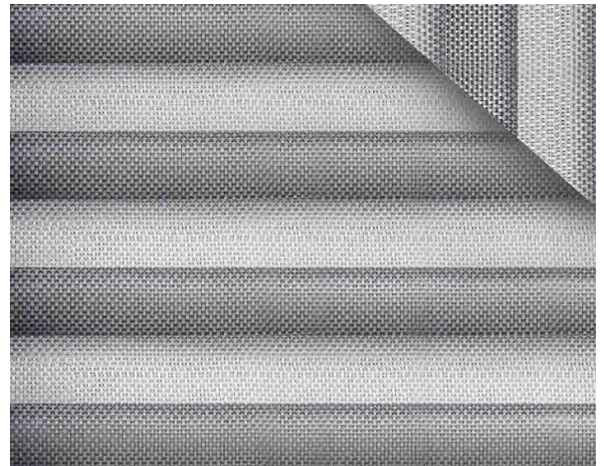

Galaxy 2 F.R. Plisse 20 mm / Art. TP/3725/21

KENMERKEN

Width cm	230
Thickness	0,36
Weight g/m2	170
Solar_Trasmission	11
Solar_Reflection	50
Solar_Absorption	39
Light_Transmission	11
Light_Absorption	49
GtotInt	0,44
UV_Reduction	89
Ref.	TP/3725/21
Composition	100% PL Trevira CS
F.R. Classification	Classe 1 (I), M1 (F), B1 (D)
HealthCertification	OEKO-TEX
Transparency	Low Transparent
Colour_fastness_to_light	5/6
Outdoor	No
Sealable	No
adjustable	Yes
jointed	Si
IMO	No
Tone	Grey/Black

ANDERE KLEUREN

Plissè