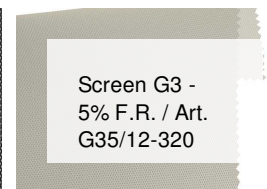

ANDERE KLEUREN