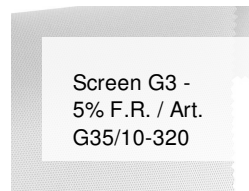

ANDERE KLEUREN