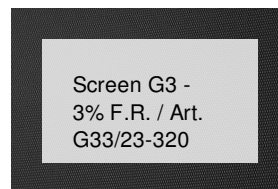

ANDERE KLEUREN

Rullo

Lucernari

Garden