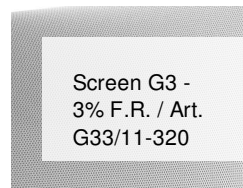

ANDERE KLEUREN

Rullo

Lucernari

Garden