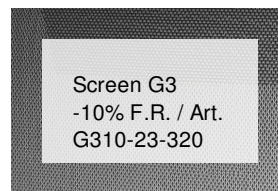

ANDERE KLEUREN

Rullo

Lucernari

Garden