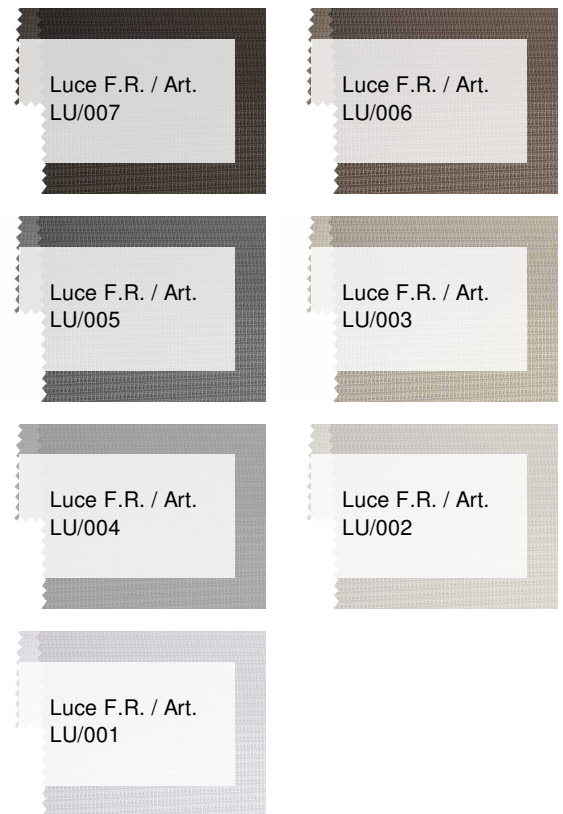

## Luce F.R. / Art. LU/008

### KENMERKEN

Width cm	300
Thickness	0,3
Weight g/m2	150
Openess_Factorv	3
Solar_Trasmission	23
Solar_Reflection	26
Solar_Absorption	51
Light_Transmission	3
Light_Absorption	3
GtotInt	0,55
UV_Reduction	96
Ref.	LU/008
Composition	100% PL Trevira CS
F.R. Classification	Classe 1 (I),M1(F),B1(D),BS(GB),NFPA 701(US), EN13772 Class 1(EU)
HealthCertification	OEKO-TEX
Transparency	Low Transparent
Colour_fastness_ to_light	5/6
Outdoor	No
Sealable	No
adjustable	No
jointed	No
IMO	IMO
Tone	Grey/Black

### ANDERE KLEUREN

Rullo

Verticali

Panels