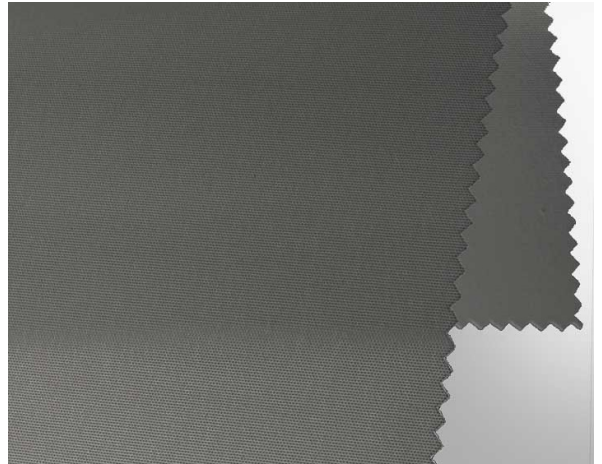

Domino / Art. TX/3370/14

KENMERKEN

Width cm	220
Thickness	0,39
Weight g/m2	220
Solar_Trasmission	4
Solar_Reflection	19
Solar_Absorption	77
Light_Transmission	4
Light_Absorption	20
GtotInt	0,58
UV_Reduction	98
Ref.	TX/3370/14
Composition	100% PL
HealthCertification	No
Transparency	Low Transparent
Colour_fastness_to_light	4
Outdoor	No
Sealable	With film
adjustable	No
jointed	No
IMO	No
Tone	Grey/Black

ANDERE KLEUREN

Rullo

Verticali