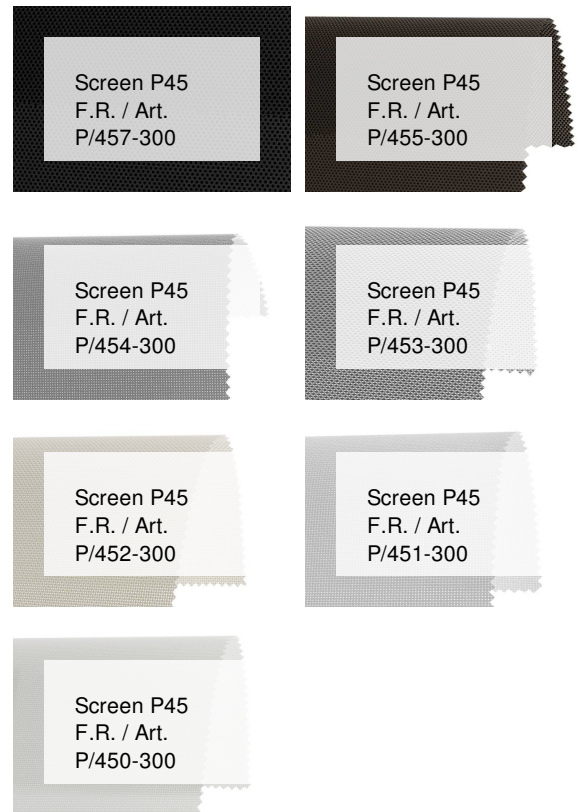

Screen P45 F.R. / Art. P/456-300

CARACTÉRISTIQUES

Width cm	300
Thickness	0,55
Weight g/m2	400
Openess_Factor	5
Solar_Trasmission	4
Solar_Reflection	5
Solar_Absorption	91
Light_Transmission	6
Light_Absorption	6
GtotInt	0,6
UV_Reduction	93
Ref.	P/456-300
Composition	30% PL 70% PVC
F.R. Classification	Classe 1 (I), B1 (D), NFPA 701 (US), BS (GB)
HealthCertification	FUNGISTATIC, GREENGUARD GOLD, OEKO-TEX, REACH
Transparency	Low Transparent
Colour_fastness_to_light	7/8
Outdoor	Outdoor
Sealable	Heat
adjustable	Yes
jointed	Si
IMO	No
Tone	Grey/Black
Warp_daN5cm	130
Weft_daN5cm	120

AUTRES COLORIS

Rullo

Verticali

Panels

Lucernari

Garden