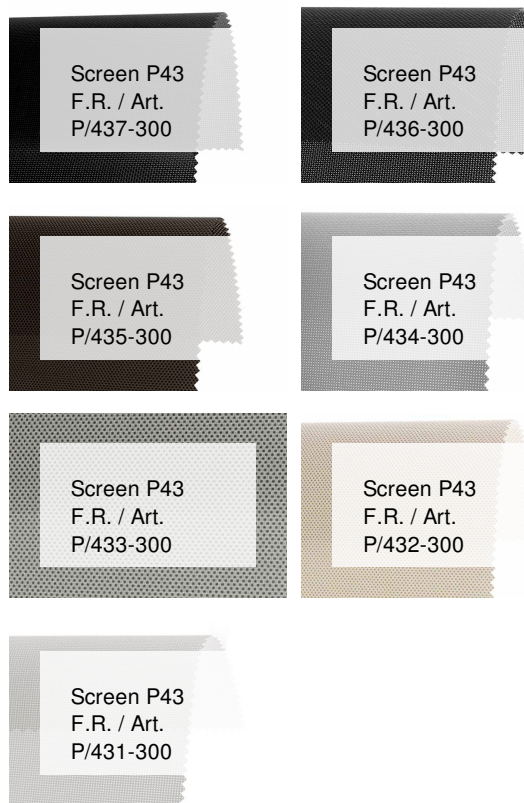

Screen P43 F.R. / Art. P/430-300

CARACTÉRISTIQUES

Width cm	300
Thickness	0,56
Weight g/m2	440
Openess_Factor	3
Solar_Trasmission	17
Solar_Reflection	71
Solar_Absorption	12
Light_Transmission	14
Light_Absorption	58
GtotInt	0,28
UV_Reduction	96
Ref.	P/430-300
Composition	30% PL 70% PVC
F.R. Classification	Classe 1 (I), B1 (D), NFPA 701 (US), BS (GB) M2 (FR)
HealthCertification	FUNGISTATIC, GREENGUARD GOLD, OEKO-TEX, REACH
Transparency	Low Transparent
Colour_fastness_to_light	8
Outdoor	Outdoor
Sealable	Heat
adjustable	Yes
jointed	Si
IMO	No
Tone	White
Warp_daN5cm	140
Weft_daN5cm	140

AUTRES COLORIS

Rullo

Verticali

Panels

Lucernari

Garden