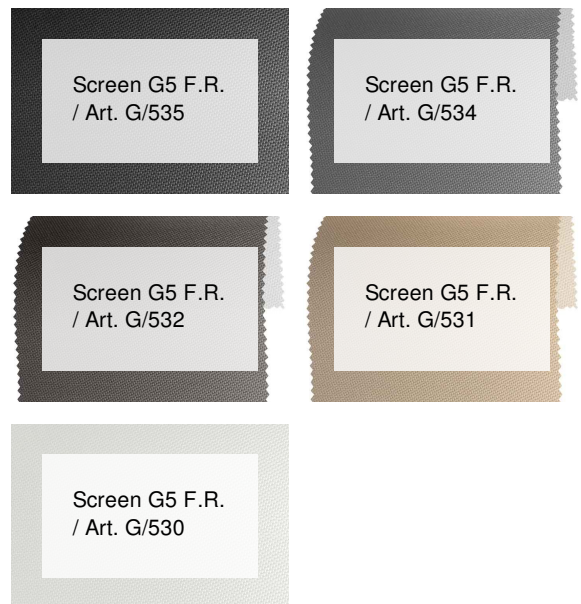

Screen G5 F.R. / Art. G/533

CARACTÉRISTIQUES

Width cm	250
Thickness	0,6
Weight g/m2	425
Openess_Factor	3
Solar_Trasmission	15
Solar_Reflection	58
Solar_Absorption	27
Light_Transmission	14
GtotInt	0,34
UV_Reduction	96
Ref.	G/533
Composition	36% FV 64% PVC
F.R. Classification	Euroclass C-s3-d0(EU), Classe 1 (I), M1(F),B1(D)BS(GB),NFPA 701 (US), IMO
HealthCertification	ANTIBACTERIAL, GREENGUARD GOLD, REACH
Transparency	Low Transparent
Colour_fastness_to_light	7/8
Outdoor	No
Sealable	Heat
adjustable	No
jointed	No
IMO	IMO
Tone	Grey/Black
Warp_daN5cm	160
Weft_daN5cm	160

AUTRES COLORIS

Rullo

Lucernari

Garden