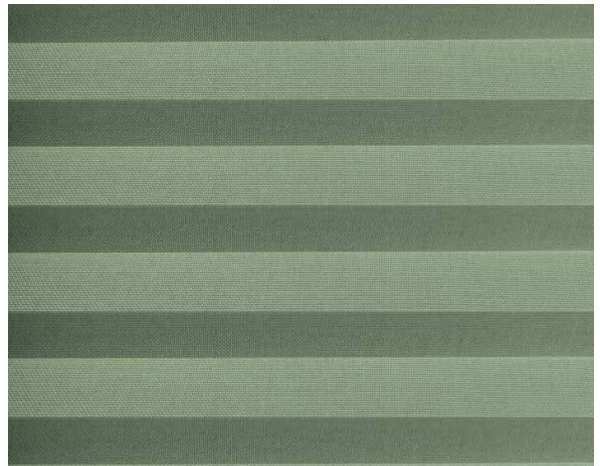

Terra F.R. Plisse / Art.

TP/3775/07

CARACTÉRISTIQUES

Width cm	225
Thickness	0,35
Weight g/m2	135
Solar_Trasmission	41
Solar_Reflection	34
Solar_Absorption	25
Light_Transmission	41
Light_Absorption	37
GtotInt	0,45
UV_Reduction	65
Ref.	TP/3775/07
Composition	100% PL Trevira CS
F.R. Classification	M1(F),B1(D)
HealthCertification	OEKO-TEX
Transparency	Low Transparent
Colour_fastness_to_light	5
Outdoor	No
Sealable	No
adjustable	Yes
jointed	Si
IMO	No
Tone	Green

AUTRES COLORIS

Plissè