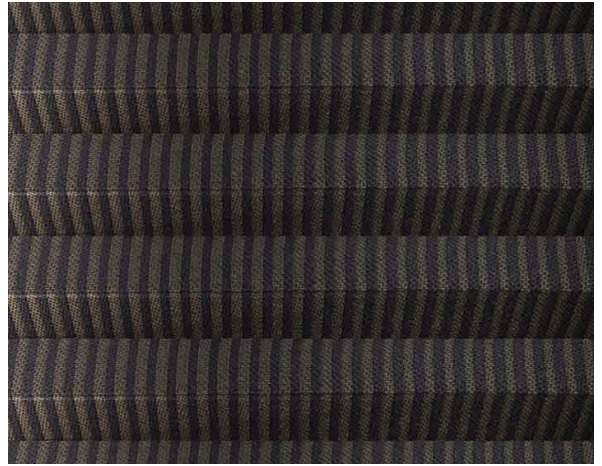

## Spiga Plisse / Art. TP/3767/73

### CARACTÉRISTIQUES

Width cm	225
Thickness	0,37
Weight g/m2	112
Solar_Trasmission	24
Solar_Reflection	9
Solar_Absorption	67
Light_Transmission	2
Light_Absorption	6
GtotInt	0,45
UV_Reduction	99
Ref.	TP/3767/73
Composition	100% PL
HealthCertification	OEKO-TEX
Transparency	Low Transparent
Colour_fastness_to_light	5/7
Outdoor	No
Sealable	No
adjustable	Yes
jointed	Si
IMO	No
Tone	Brown

### AUTRES COLORIS

Plissé