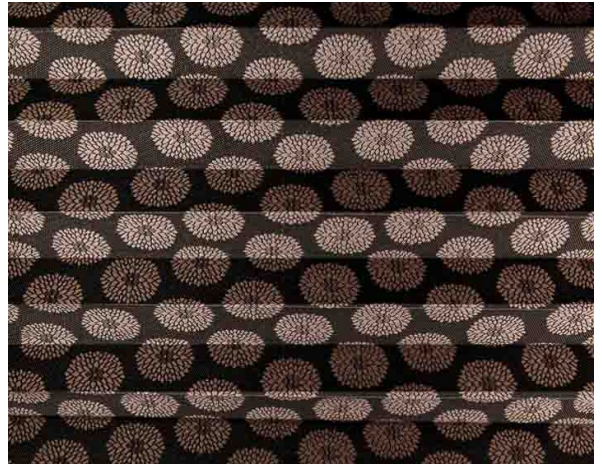

Soffio Plisse / Art. TP/3767/103

CARACTÉRISTIQUES

Width cm	240
Thickness	0,45
Weight g/m2	120
Solar_Trasmission	23
Solar_Reflection	12
Solar_Absorption	65
Light_Transmission	19
Light_Absorption	18
GtotInt	0,45
Ref.	TP/3767/103
Composition	100% PL
HealthCertification	OEKO-TEX
Transparency	Low Transparent
Colour_fastness_to_light	6/7
Outdoor	No
Sealable	No
adjustable	Yes
jointed	Si
IMO	No
Tone	Beige

AUTRES COLORIS

Plissé