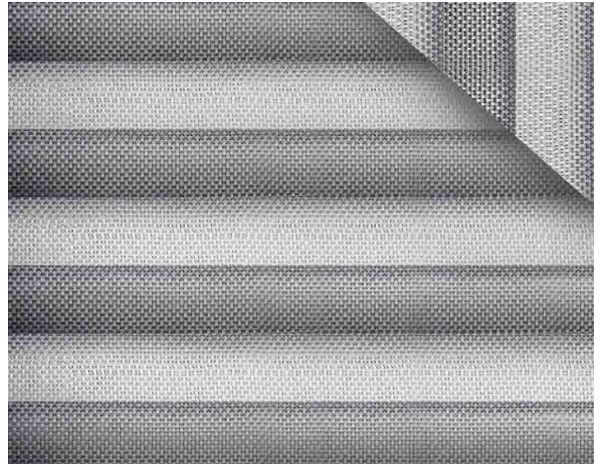

Galaxy 2 F.R. Plisse 20 mm / Art. TP/3725/21

CARACTÉRISTIQUES

Width cm	230
Thickness	0,36
Weight g/m2	170
Solar_Trasmission	11
Solar_Reflection	50
Solar_Absorption	39
Light_Transmission	11
Light_Absorption	49
GtotInt	0,44
UV_Reduction	89
Ref.	TP/3725/21
Composition	100% PL Trevira CS
F.R. Classification	Classe 1 (I), M1 (F), B1 (D)
HealthCertification	OEKO-TEX
Transparency	Low Transparent
Colour_fastness_to_light	5/6
Outdoor	No
Sealable	No
adjustable	Yes
jointed	Si
IMO	No
Tone	Grey/Black

AUTRES COLORIS

Plissè